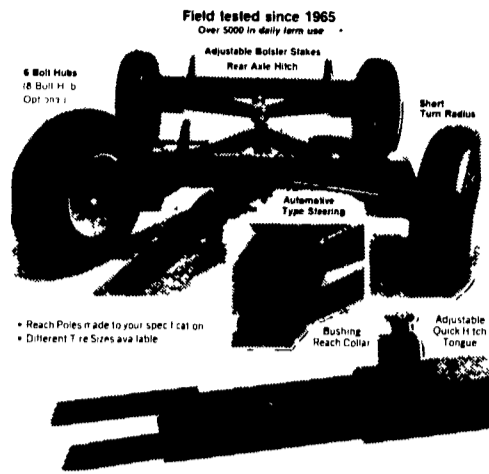

NEW HEAVY DUTY WAGON GEARS IN STOCK Before You Buy, Check This Out And SAVE $$$! Prices Are Right - Examples:

We Have Wagons From 6 Ton Economy Up To Single And Tandem Axle 12 Ton 15 Ton Heavy Duties And 12 Ton Double Reach Coupling Pole Wagons Are Also Available:

MARTIN WAGON GEARS All Have Extendable Tongues

1. 6 Ton Cap. w/Auto Tires $490
   - 8 Ton Cap. w/11Lx15 Tires.....$725
   - 10 Ton Cap. w/11Lx15 Tires.....$795
   - 12 Ton Cap. w/Double Pole & Single Axle No Tires.....$895
   - 12 Ton Tandem w/11Lx15 8 Ply Tires.....$1,255
2. BUY 3 OR MORE & SAVE MORE!