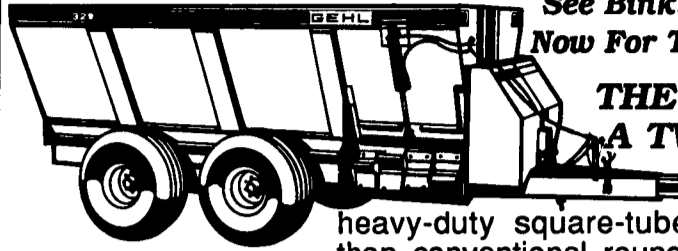

THE ONE SPREADER FOR A TWO-SPREADER FARM

heavy-duty square-tube auger that works harder than conventional round augers. The auger powers up and down hydraulically to prevent bridging and cut through winter freeze-ups. Variflo front, right-hand discharge gives you complete application control.

Handles All Kinds Of Manure - Liquid, Semi-Solid, Pen Packed, Even Frozen

Fewer Moving Parts, Fewer Breakdowns

See Us For All Your Manure Handling Equipment

Several

Sizes • Model 309...1005 Gal./192 Bu. • Model 315...1818 Gal./345 Bu. • Model 329...3188 In Stock! • Model 312...1375 Gal./260 Bu. • Model 322...2476 Gal./468 Bu. Gal./596 Bu.

New Gehl 3410 Diesel Skid Loader!