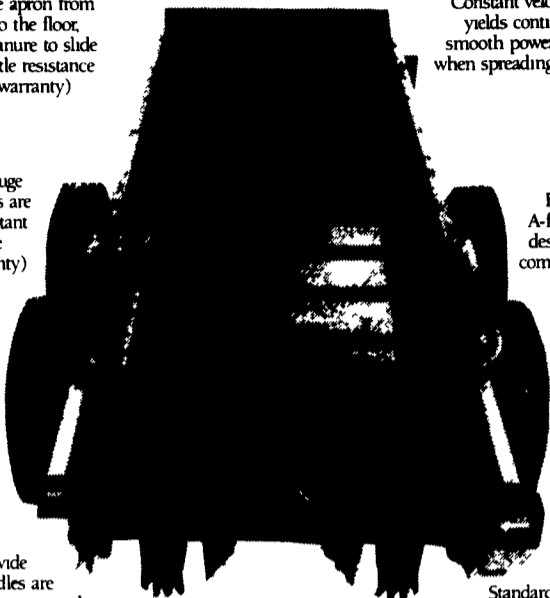

GEHL® Machines That Make Sense

Even when it's empty,

Gehl-Tuff flooring prevents the apron from freezing to the floor, allowing manure to slide out with little resistance (10 year warranty)

Constant velocity pto yields continuous, smooth power transfer when spreading on turns

Durable 12 gauge Gehl-Steel sides are corrosion resistant for long life (10 year warranty)

Full length A-frame to axle design provides complete torsional support

Extra wide beater paddles are symmetrically positioned to deliver wider more even spreads

Standard two speed worm drive transmission is completely protected by a polyethylene shield which won't rust or dent

it's loaded.

GEHL - The New Leader In Box Spreaders

More Value For Your Dollar!

All These Models In Stock And Ready To Towaway: