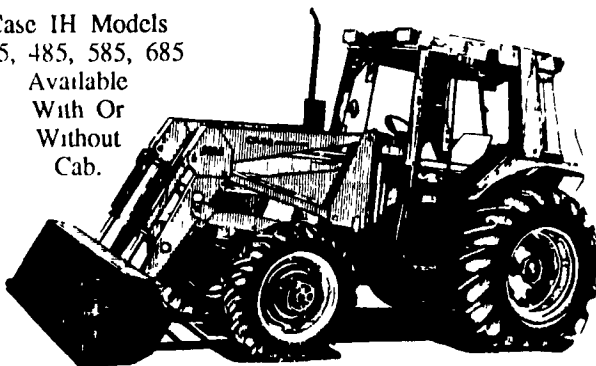

MISC.

- Kelly 20 Backhoe
- Woods RM50 Mower
- Herd Grain & Grass Seeder
- IH 1150 Grinder Mixer
- NH 357 Grinder Mixer

MESSICK FARM EQUIPMENT, INC.

Rheems Exit- Rt. 283, Elizabethtown, PA
717-367-1319, 717-653-8867

FARMERS #1 CHOICE IN 38-72 H.P. TRACTORS

Case IH Models
285, 485, 585, 685
Available
With Or
Without
Cab.

CASE IH SKID STEER

Models 1835C,
1825, 1840, 1845

**MUST GO!
CALL US & SAVE!!!**

CASE IH 14 SUBSOIL CHISEL w/AUTO RESET