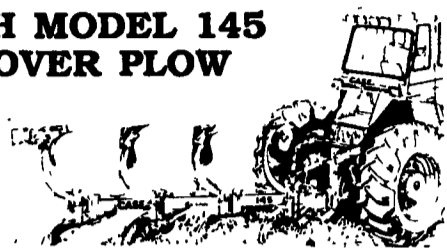

SPREADERS

- NH 679 w/Top Beater
- NH 328 Spreader w/Top Beater

MISC.

- Kelly 20 Backhoe
- Woods RM50 Mower
- Herd Grain & Grass Seeder
- IH 1150 Grinder Mixer

**FARMERS #1 CHOICE
IN 38 - 70 H.P. TRACTORS.**

Case IH Models 385,
485, 585, 685,
885 Available
With Or
Without
Cab.

**CASE IH MODEL 145
ROLLOVER PLOW**

**3 & 4
BOTTOM
IN
STOCK**

**CASE IH
SKID STEER**

Models 1815,
1825, 1840,
1845 Are
In Stock &
Ready To Go!