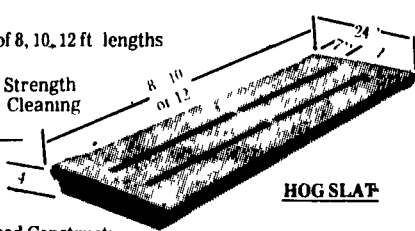

Options:

- Access Gates
- Access Ramps
- Above or below ground
- SCS Approved

DAIRY SLAT

FEATURES:

- Easy Cleaning
- Slight Crown
- Easy Installation
- Easy on Animals Feet

- Center Beam
- Uniform Spacing
- Prevents Movement From Side Loads
- Smooth Rounded Edges

GESTATION TROUGHS AVAILABLE

CONCRETE GANG SLATS

for Dairy and Hogs

Slats available in gangs of 8, 10, 12 ft lengths

- High Strength
- Easy Cleaning

HOG SLAT

Also Available:

- "H" and "J" Type Feed Bunks
- Horizontal Silo