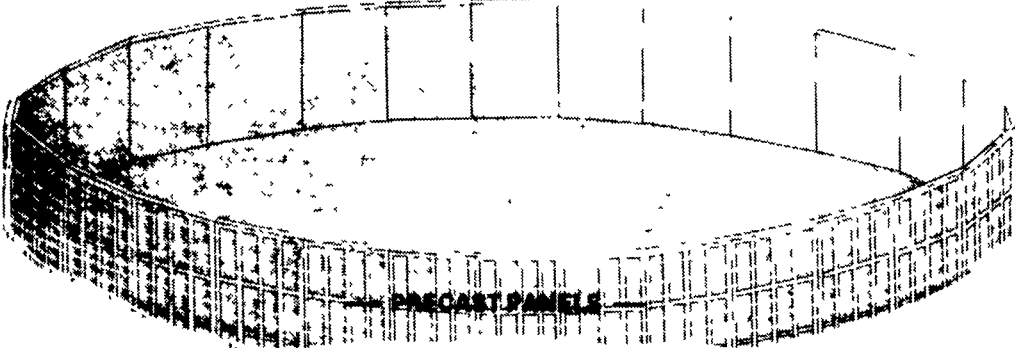

Trained In
New Zealand

We Have The Answers!

**Esch's
Fencing**

All types of
fencing,
specializing in
High Tensile and
Split Rail.

215-857-1676

**CENTAUR
FENCING
SYSTEMS**

The Safety Coated
High Tensile Fence
Also available
Board Fence &
Fence Painting. All
material & work
warranted.
717-428-3496

MANURE STORAGE SYSTEMS

OTHER USES:

- Basement Walls
- Earthen Homes
- Manure Pits with Slatted Floors
- Building Walls
- Grain & Fertilizer Storage Sheds
- Retaining Walls
- Floor Panels

Available in 8', 12' and 16' deep, rectangular and round structures.

Options:

- Access Gates
- Access Ramps
- Above or below ground
- SCS Approved

DAIRY SLAT

FEATURES:

- Easy Cleaning
- Slight Crown
- Easy Installation
- Easy on Animals Feet

- Center Beam
- Uniform Spacing
- Prevents Movement From Side Loads
- Smooth Rounded Edges