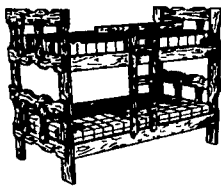

Oak Finish JEWELRY ARMOIRE

- 8 Fully Lined Drawers
- 14 Jewelry Hooks On Door
- 38" Height

Reg. Ret. \$399.95
OUR CASH PRICE **\$179.95**
★ SPECIAL! ★
\$149.95

BUNK BEDS

(Ladder At Foot of Bunks)

Special Price! Manufacturer's Overrun!

Ladder, Safety Rails & Bunkies. Also Breaks Down To Twin Size Beds.
Cut Out Of Heavy Stock

Choice Of Sculptured Or Spindle End In Bookcase Model

Reg. Retail \$609.95

OUR CASH PRICE **\$185.00** BOOKCASE BUNK
OUR CASH PRICE **\$165.00** REGULAR SCULPTURED BUNK