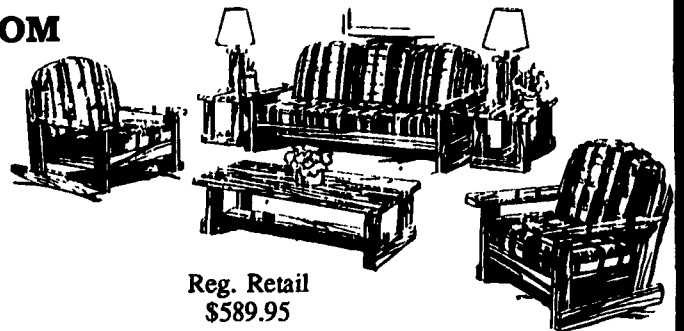

Ladder, Safety Rails & Bunkies. Also Breaks Down To Twin Size Beds.
Cut Out Of Heavy Stock

Choice Of Sculptured Or Spindle End In Bookcase Model

Reg. Retail \$609.95

OUR CASH PRICE **\$185.00** BOOKCASE BUNK
OUR CASH PRICE **\$165.00** REGULAR SCULPTURED BUNK

Reg. Retail \$129.95
OUR CASH PRICE **\$29.95**

CLIP THIS VALUABLE COUPON
BRASS "TOUCH" LAMP
Smoked Shade

WITH COUPON **\$14.95**
Our Lowest Price Ever!

(While Supplies Last)

6 PIECE LIVING ROOM

In Pine - Choice Of Fabrics.

Just Arrived - New Item!

Yes, You Get It All...
Sofa, Chair, Rocker, 2 End Tables And A Cocktail Table.

Reg. Retail \$589.95

OUR CASH PRICE **\$199.95**

HUNDREDS OF OTHER ITEMS!

TOP NAME BRAND BEDDING. WE TOLD THE MFG. WE WOULD NOT DISCLOSE NAME BRAND!