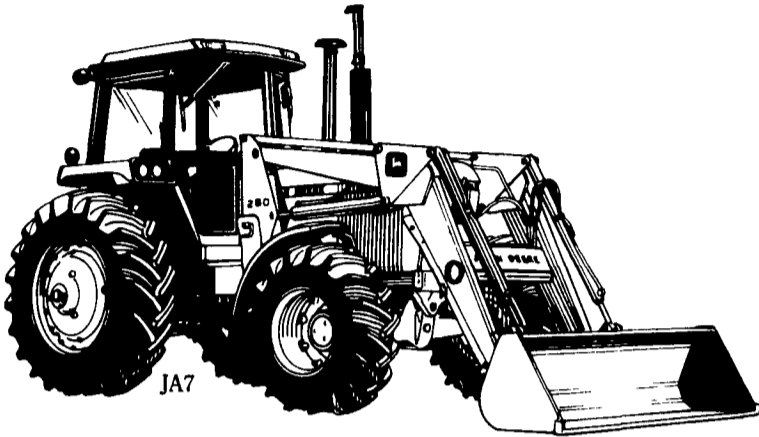

TRACTORS FOR SALE

- Ford 7000 \$6,000
- Ford 3400 w/loader & cab \$5,000
- Ford 801 \$3,600
- Oliver 550, Like New \$3,600

**RINGO HILL FARMS
EQUIPMENT CO., INC.**
1624 Route 212 Pleasant Valley
Quakertown, PA 18951
(215) 346-7340

All Steel Frame
Hay Wagon, 8x18
All Sizes, Steel
Hay Feeders
24' Feeder On
Whls.

Self Locking Panels
J & L EQUIPMENT
St. Thomas, PA
717-369-2637

MADE FOR EACH OTHER

- John Deere loaders work very well with John Deere tractors. And they should. They were designed solely for John Deere tractors.
- You get a combination that gets a lot of work done on a lot of jobs. And you can get a loader matched to every John Deere tractor from 40- to 190-hp.

LEADERSHIP YOU CAN COUNT ON

**USED EQUIPMENT
TRACTORS**

- JD 4840 Row Crop w/sound guard cab, power shift trans., dual 20.8x38 rear tires, very nice
- JD 4440 w/sound guard cab & quad range trans.
- JD 4440 row crop tractor w/cab, air, power shift trans., 20.8x38 tires
- JD 2940 tractor w/front wheel drive & 260 self leveling loader
- JD repossessed 210C Backhoe Loader w/4WD & cab