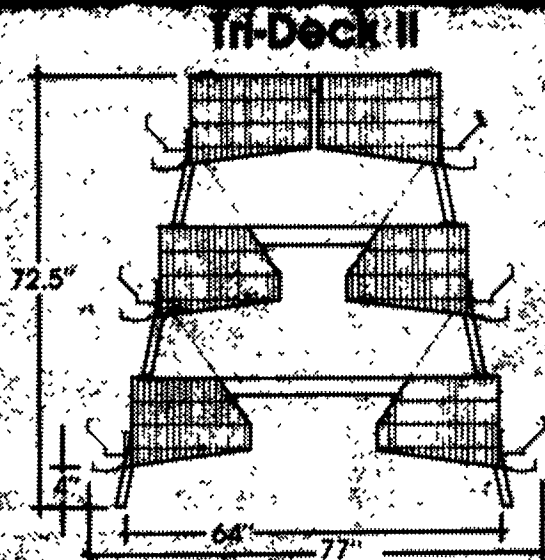

**POPULAR
 BIG DUTCHMAN
 CAGE SYSTEMS
 FOR
 COMMERCIAL
 EGG
 PRODUCTION**

High density in the proven low profile cage design. Available in 8-foot or 10-foot cage sections. Cage size options: 12"x20", 15"x20", 16"x20" and 24"x20"