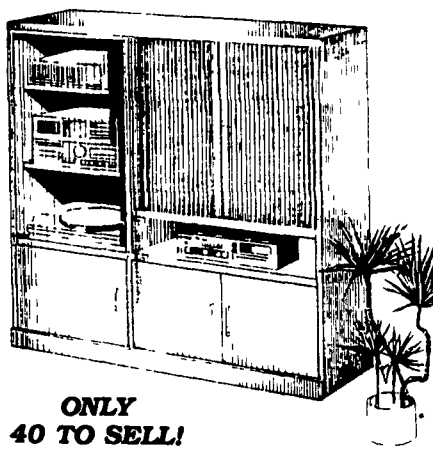

# UNCLAIMED FREIGHT CO. AND LIQUIDATION SALES INC.

Get The Most For Your Hard Earned-Money...  
Shop And Save At Unclaimed Freight Co!

**Just 20 To Sell!**  
**TRADITIONAL LIVING ROOM**

Sofa And Loveseat  
We've Slashed The Price On This Beauty!

- Almond Finish
- Mirrored Front
- Sized For Most 19"-27" TVs
- Two Adjustable Shelves
- Album And Storage Compartments
- Smoked Glass Door

Reg. Retail \$1,549.95  
**OUR CASH PRICE**  
**\$469.95**

★ SPECIAL ★  
**\$249.95**