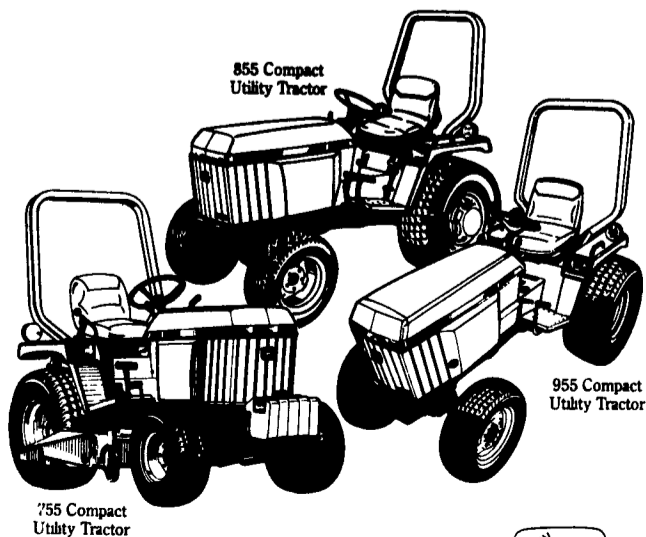

755 Compact Utility Tractor

855 Compact Utility Tractor

955 Compact Utility Tractor

Nothing Runs Like a Deere®

**ADAMSTOWN
EQUIPMENT INC.**
Mohnton, PA
(near Adamstown)
215-484-4391

**KERMIT K.
KISTLER INC.**
Lynnport, PA
215-298-2011

**BARRETT
EQUIPMENT**
Smicksburg, PA
814-257-8881

LANDIS BROS. INC.
Lancaster, PA
717-291-1046

**BARTON
SUPPLY, INC.**
Tunkhannock, PA
717-836-4011

**LEHIGH AG
EQUIPMENT**
Weaverville, PA
215-398-2553

**CARLYLE &
MARTIN, INC.**
Hagerstown, MD
301-733-1873

**ROBERT E.
LITTLE INC.**
Zieglerville, PA
215-287-9643

**CLUGSTON FARM
EQUIPMENT**
Needmore, PA
717-573-2215

**LOST CREEK
IMPLEMENT**
Oakland Mills, PA
717-463-2161

**CLUGSTON
IMPLEMENT, INC.**
Chambersburg, PA
717-263-4103

**MAKAREVICH
BROS., INC.**
Hackettstown, NJ
201-852-4488

**DEERFIELD AG &
TURF CENTER, INC.**
Watson, PA
717-538-3557

OXFORD GREENLINE
Oxford, PA
215-932-2753
215-932-2754

**ENFIELD
EQUIPMENT INC.**
Whiteford, MD
301-452-5252

**PIKEVILLE
EQUIPMENT INC.**
Oley, PA
215-987-6277

**EVERGREEN
TRACTOR CO., INC.**
Lebanon, PA
717-272-4641

**GEORGE V. SEIPLE
& SON**
Easton, PA
215-258-7146

**FOSTER EQUIPMENT
SALES**
Elmer, NJ
609-769-1535

**SMITH'S
IMPLEMENTS, INC**
Mercersburg, PA
717-328-2244

**H.R. GUTSHALL &
SONS, INC.**
Carlisle, PA
717-249-2313

**SOLLENBERGER
EQUIPMENT**
Everett, PA
814-652-5223

A.B.C. GROFF, INC.
New Holland, PA
717-354-4191

**TOBIAS EQUIPMENT
CO., INC.**
Halifax, PA
717-362-3132

**ROBERT G.
HAMPTON, INC**
Shiloh, NJ
609-451-9520

**WALTEMYER'S
SALES & SERVICE**
Red Lion, PA
717-244-4168

I.G. SALES
Silverdale, PA
215-257-5136

**M.S. YEARSLEY
& SONS**
West Chester, PA
215-696-2990

The Long Green Line™

**Nothing runs
like a Deere™**