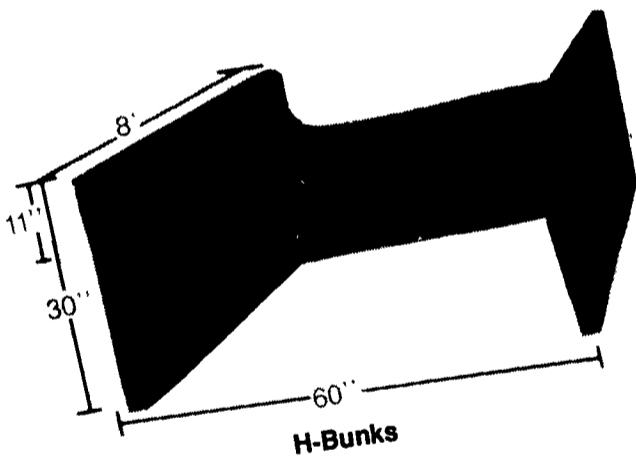

Waffle Hog Slats
Concrete Hog Penning