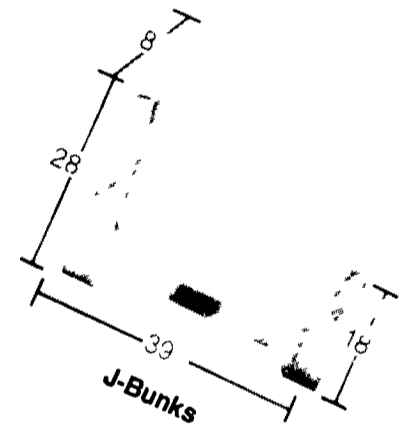

# Syri-Con Precast Concrete Corp.

477 E. Farmersville Road

New Holland, PA 17557

717-355-2361

Waffle Hog Slats  
Concrete Hog Penning

Beef and Dairy Slats

Heifer Slats