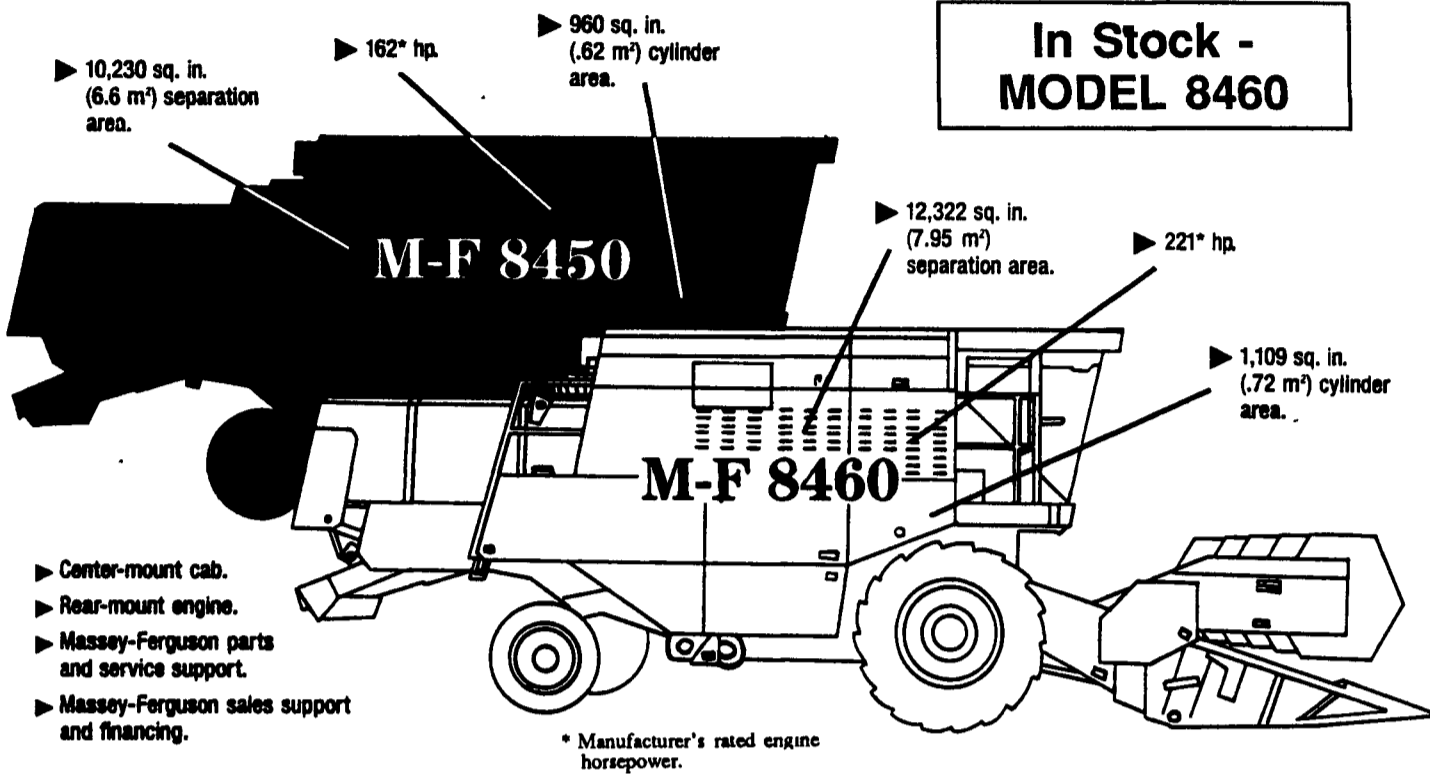

They're Here!

TWO NEW M-F COMBINES

Massey-Ferguson pioneered self-propelled combines many years ago. And ever since Massey-Ferguson combines have been famous for their performance and reliability. The two newest Massey-Ferguson combine models will be available for the fall harvest. And like all the M-F combines before, they're sure to become a legend for their productivity and quality. So don't even think of buying another combine until you've seen the new Massey-Ferguson 8400 Series combines.

- ▶ Center-mount cab.
- ▶ Rear-mount engine.
- ▶ Massey-Ferguson parts and service support.
- ▶ Massey-Ferguson sales support and financing.

* Manufacturer's rated engine horsepower.

SCHMIDT "HEAVY DUTY REBUILT TABLE AUGER"

Contact Us To See This Equipment On The Farm
MF 860, 4 WD, w/15' Grainhead
MF 860 w/20' Grain Head

Tag	Year	Brand	Model	Sale Price
UC4821	74	MF	760 Combine	\$7,500
UC4928	77	MF	750 Combine	\$12,000
UC5931	73	MF	760 Combine	\$10,000
UC5952	80	MF	760 Combine	\$20,000
UC5934	73	MF	510 Combine	\$8,500
UC6001	70	MF	410 Combine	\$2,500
JD 6600 Combine				\$2,000