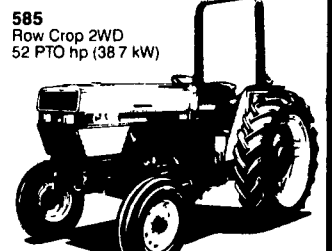

case ih We Are Your CASE IH Dealer...

With More Inventory To Choose From And More Parts & Service To Back Your Purchase. Binkley & Hurst Bros. Inc. Is Your Dealer With More Of What You Want. Don't Wait - Stop In Soon!

SPECIAL OUT-OF-SEASON SALE ON NEW CASE IH MACHINERY

- (1) Case IH Model 3309 Disc Mower Conditioner, 9'3" Cutting Width
- (2) Model 3205 3 Pt. Disc Mower, 6'3" Cutting Width
- (3) Model 8330 9'3" Sickle Type Mower Conditioner With Optional Features
- (4) Model 8350 Sickle Type Mower Conditioner, 12' Cutting Width, Hydraulic Hitch Swing (Conventional Type)
- (5) Model 86 Hay Rake, Hydraulic Reversible Drive Which Enables You To Both Rake And Tedd 8'6" Width
- (6) Model 96 Hay Rake, Hydraulic Reversible Drive Which Enables You To Both Rake And Tedd 9'6" Width
- (7) Almost New 8460 Round Baler, Variable Bale Size - 61 1/2" Width And 48" To 75" Diameter, Lots Of Fine Features, Open Throat Design..... Was $14,600 SPECIAL $11,800
- (8) Model 8440 Round Baler, Variable Chamber For Variable Sized Bales, 60" Width And 30" To 60" Diameter, Open Throat Design
- (9) Case IH 8450 Round Baler, 46" Width And Variable Diameter - 48" to 75"
- (10) Case IH 3450 Fixed Chamber Round Baler, 5' Width And 4' Diameter
- (11) Model 60 Pull-Type Shredder For Fodder Shredding
- (12) Model 50-Shredder

New Popular Case IH Model 145 Roll-Over Hydraulic Reset Plows

Are Here!
18" - 3 & 4 Bottoms

WE JUST RECEIVED BIG NEW REBATES TO MAKE YOU A BETTER DEAL!
If You Want All-Season Productivity You Need To Consider A CASE IH 200 Series Tractor NOW!

All New Models: 235, 245, 265, 275
You Have A Choice - Horsepower Sizes Available: 18, 21, 24, 31 HP

The New CASE IH Design Keeps You Going
New Case IH Loaders, Front-Mount Dozer Blades And Mower Decks In Stock -

Stop In Now For A Super Deal!

FAST-FILL YOUR TALLEST SILOS!