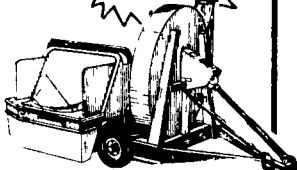

FAST-FILL YOUR TALLEST SILOS!

New Case IH Model 56 Blowers -
Only $2,985
Cash And Haul Away - No Trade!