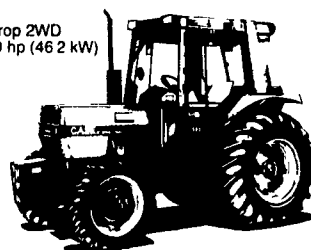

685 Row Crop 2WD 62 PTO hp (46.2 kW)