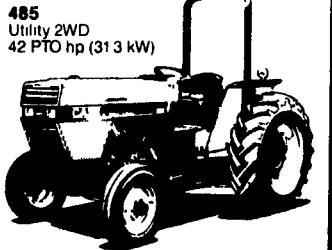

585 Row Crop 2WD 52 PTO hp (38.7 kW)