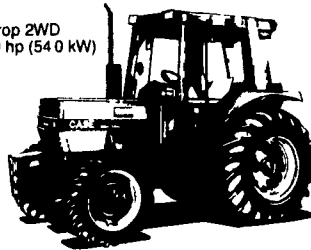

IF YOU ARE THINKING ABOUT BUYING A NEW TRACTOR - THE TIME IS RIGHT. Just Received Big Rebates So Stop In And Let Us Show You What We Mean!

Note! If You Like Easy Shifting Transmissions You Need A Case IH! See Binkley & Hurst Bros. Soon For A Good Tractor At A Good Price!

You'll get more comfort, more productivity and versatility features than ever, starting with the new air conditioned Case IH cab, deluxe 4-way-adjustable fabric seat, roomy off-the-deck console controls and unrestricted visibility. There's a smooth-working 8F/4R synchromesh transmission — 16F/8F power shift available for all models. Take your choice of row crop, low-profile, utility, heavy-duty cast and center line MFD axles (row crop axle and MFD for the 585/685/885). Any way you look at it you get more tractor for your money with a Case IH 85 Series Tractor

885 Row Crop 2WD 72 PTO hp (54.0 kW)

685 Row Crop 2WD 62 PTO hp (46.2 kW)