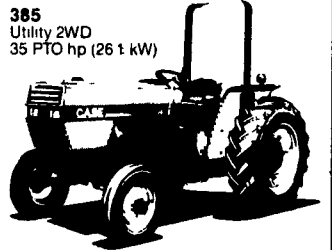

385 Utility 2WD 35 PTO hp (26.1 kW)

485 Utility 2WD 42 PTO hp (31.3 kW)