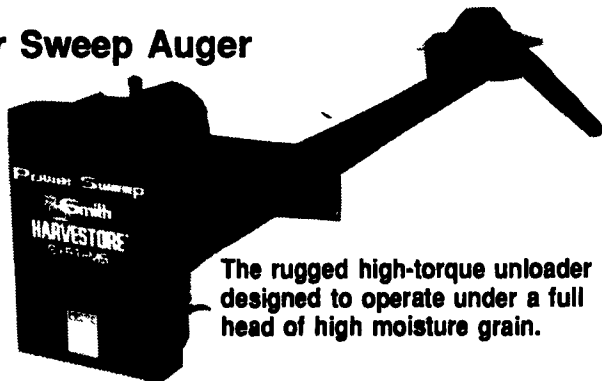

Power Sweep Auger

The rugged high-torque unloader designed to operate under a full head of high moisture grain.

Goliath® II

More forage-handling power to feed livestock fast & easily.

The results you may achieve with your Harvestore® System depend primarily upon your management skills and may vary from successful results achieved by others. Any application to a particular farming operation requires the advice of qualified experts and is subject to limitations of good management, weather and other conditions present at the individual location.