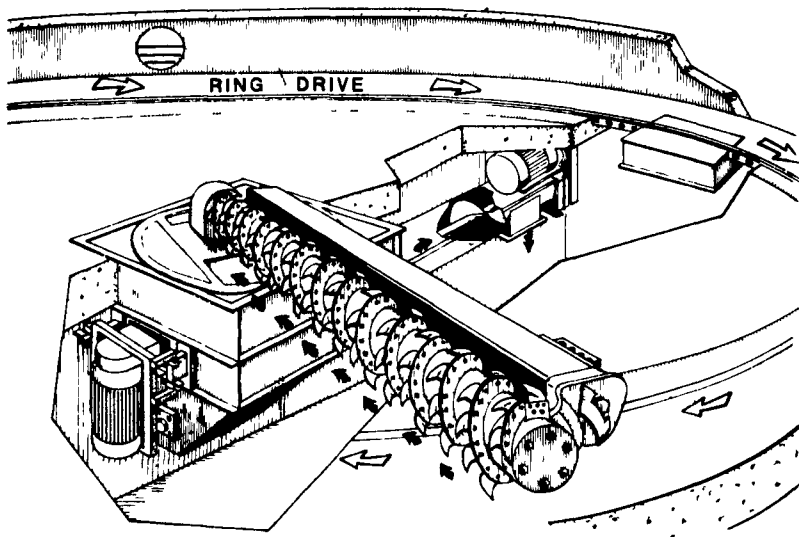

LITTLE DAVID

NEW!! Model "660-1460 Series"
BOTTOM UNLOADERS
16' thru 80' diameter silos