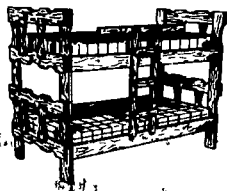

HIDE-A-BED SOFA

- Choice of Colors
- Double Bed

Reg. Retail \$629.95

OUR CASH PRICE \$169.95

4 DRAWER CHEST

Reg. Retail - \$209.95
OUR CASH PRICE

\$79.95

**5 DRAWER CHEST
\$89.95**

Special Price! Manufacturer's Overrun!

Ladder, Safety Rails & Bunkies. Also Breaks
Down To Twin Size Beds.

**BUNK
BEDS**

(Ladder At Foot
of Bunks)

Choice Of
Sculptured
Or Spindle
End In Bookcase
Model

Reg.
Retail
\$609.95