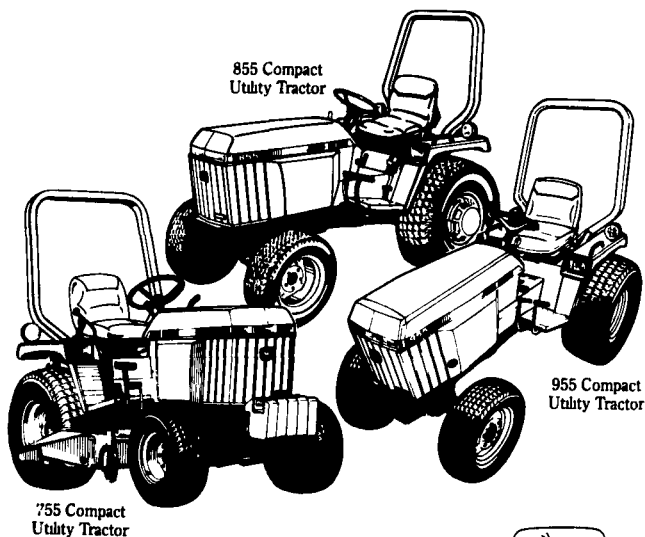

See the John Deere diesel line-up today.

755 Compact Utility Tractor

855 Compact Utility Tractor

955 Compact Utility Tractor

Nothing Runs Like a Deere®

ADAMSTOWN EQUIPMENT INC.
Mohnton, PA
(near Adamstown)
215-484-4391