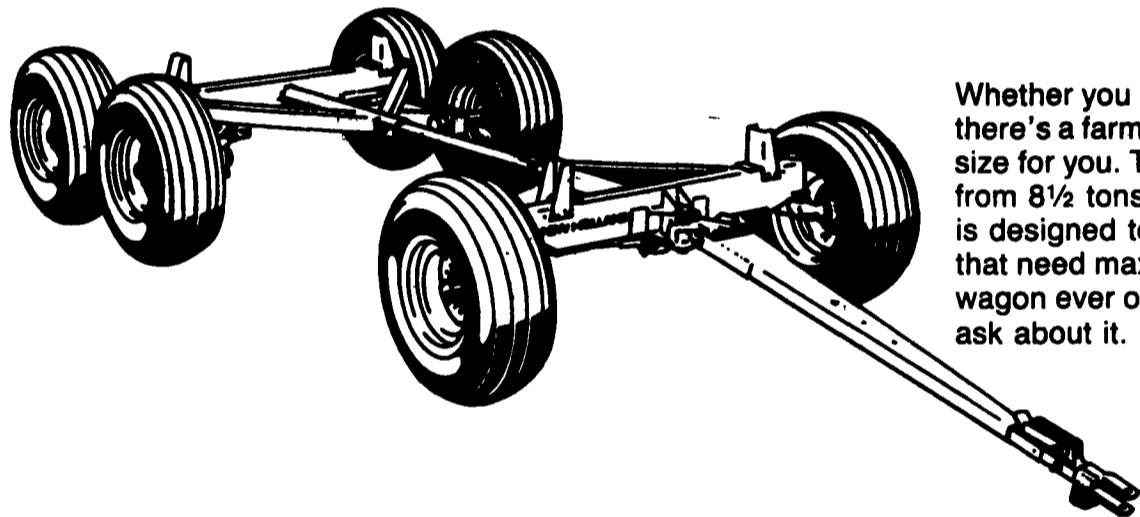

We can help you haul, unload faster.

You can unload any crop quickly and efficiently with the new big capacity Model 716 forage box from Ford New Holland. Roller chain drive provides unloading speeds of 2.39 and 5.40 feet per minute. And tough Duraply sides flex under heavy loads for season after season dependability. The "716" unloads from the front and comes standard with three self-aligned beaters and baked enamel galvanized roof. For a closer look, stop in and see us about this new forage box.

Maximum dependability. Minimum Maintenance.

Whether you need a wagon for light- or heavy-duty hauling, there's a farm wagon from Ford New Holland that's the right size for you. Three models have ASAE load ratings ranging from 8½ tons to 12½ tons. The Model 612 (shown above) is designed to take the stress of heavy-duty forage boxes that need maximum flotation. It's the biggest and strongest wagon ever offered by Ford New Holland. Stop in soon and ask about it.