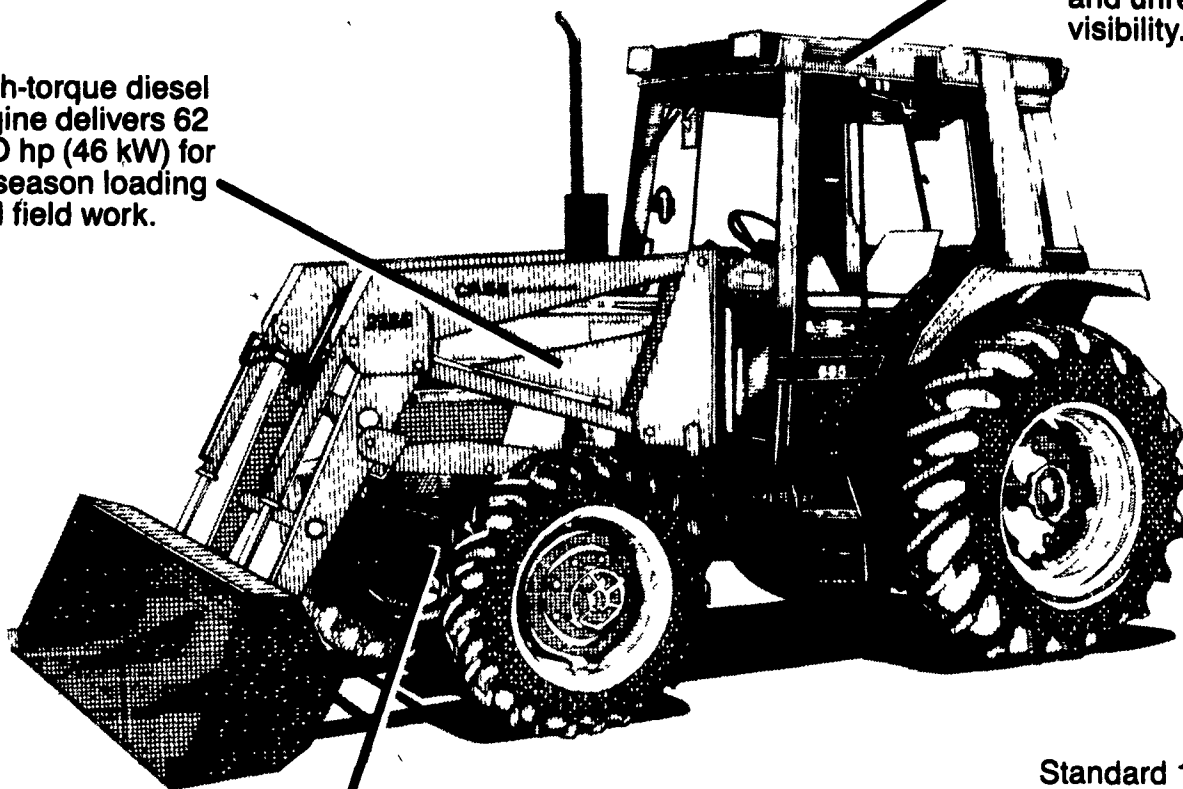

The Case International 685 Any way you look at it... you see a great loader tractor

High-torque diesel engine delivers 62 PTO hp (46 kW) for all-season loading and field work.

New Case IH cab has air conditioning, 4-way-adjustable fabric seat, deluxe padded interior and unrestricted visibility.

Center line Mechanical Front Drive (MFD) option features electro-hydraulic on-the-go engage-disengage and limited-slip front differential.

Smooth-shifting synchromesh 8F/4R transmission for fast cycling; optional 8F/8R power reverse shuttle allows rolling F/R shifts; 16F/8R two-speed power shift optional.

Standard 15.8-gpm (59.8-L/min); optional 18.1-gpm (68.5-L/min) hydraulic pump provides quick response to power steering, hitch and remote cylinders. Up to 3 valves.

See us for all-season performance from the Case International 685.