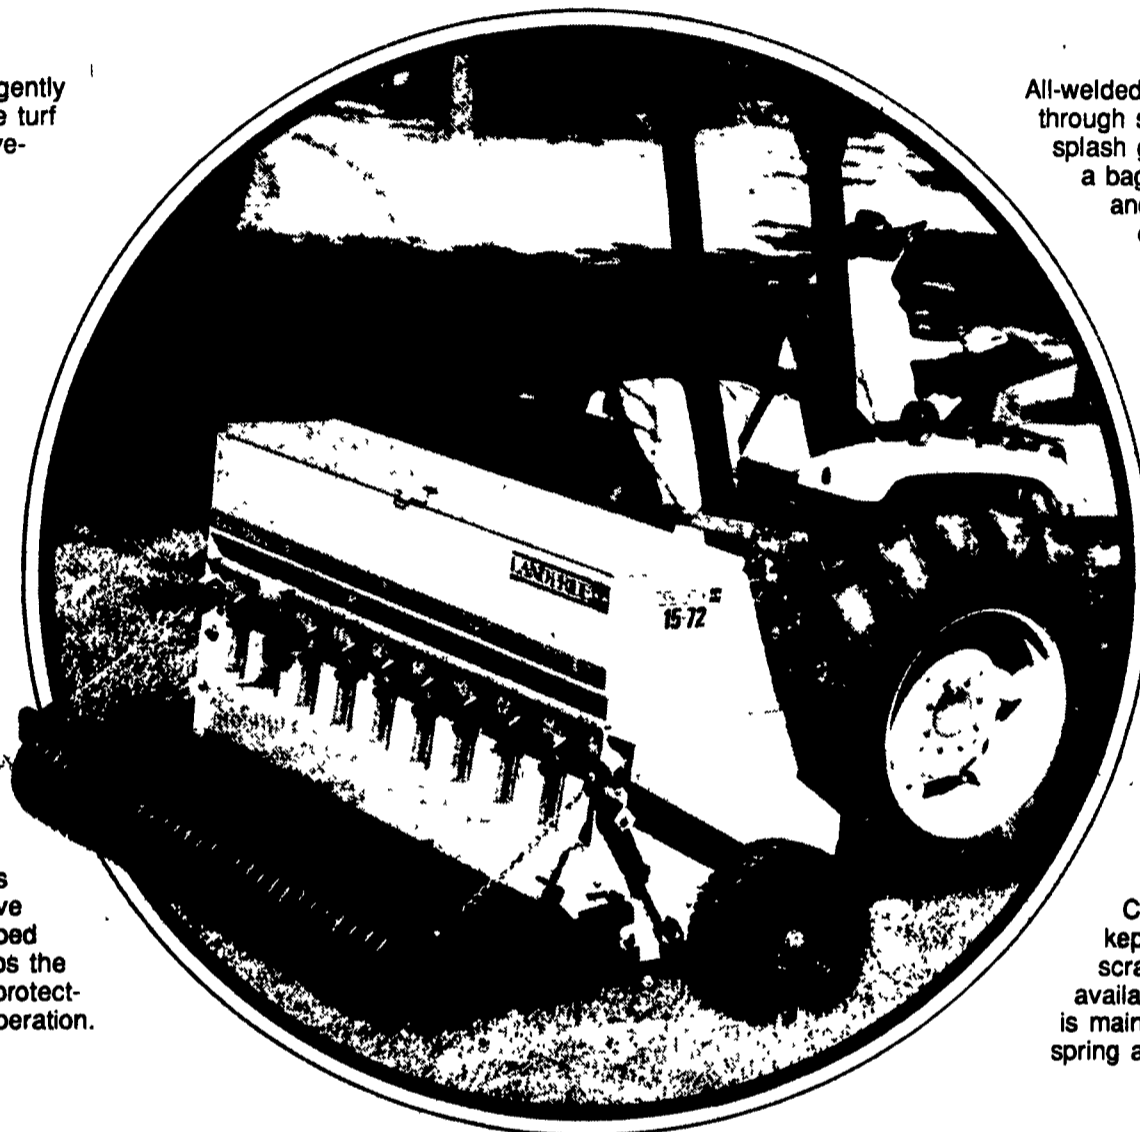

## SOLID STAND SEEDER

Proven fluted seed cups gently and accurately meter fine turf seeds, including fescue, ryegrass, clover, bentgrass, buffalo, bermuda, wheatgrass, lovegrass, and bluegrass.

Seeding pattern extends across the entire 48" or 72" width of the seeder box, for even full-width coverage. Slit kit available to place seed in soil slits only.

Ground drive wheels ensure constant, positive seed metering. Stamped chain guard keeps the chain mechanism protected for safer operation.

All-welded seed box has flow-through seed agitation, a splash guard to conserve seed, a bag opener for easy filling, and easy cleaning design with our individual seed cup clean-out handles.

Knife spacing available on 2" or 3" or 4" centers, with 5 knives per flange.

Adjustable double torsion tickler tines agitate the soil surface to promote contact between seed and soil.

Cast notched packer wheels are kept clean with a corrugated scraper. Optional smooth roller available instead. Roller pressure is maintained by your choice of spring arm, rigid arm, or link chain.

### 48" and 72" widths

America's finest turf seeder is built in America by the finest name in grain drills, Great Plains Manufacturing. The metering and placement systems are tailor-made for turf grass seeds, while optional knife spacings are available in 2", 3" and 4" centers for seeding productivity. Adjustments are easy to make for seeding depth, seeding rates, roller pressure, or tickler tine pressure. This low maintenance, highly maneuverable seeder is ruggedly built for long life. Whether for interseeding or for new seeding of turf grasses, the Solid Stand Seeder provides precision, durability, accessibility, and productivity.