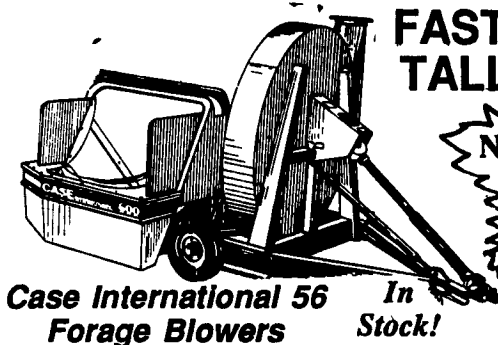

New Warranty -5 Year/
5000 Hr., Loaded With
Good Optional Features.
New 4-Reverse Trans-
mission - Eligible For A
Good Tax-Saver Lease -

Let's Make A Deal Now!

Case International 56 In Stock!
Forage Blowers