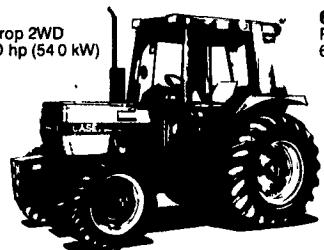

3640 ROUND BALER

With Electric Tie. If
You Haul Bales On
The Highway This Is
The Baler You Need.

Bales Are 4' Wide So You Can Stack 2 Bales Beside
Each Other On An 8' Flat Bed Truck - Up To 6' Dia.

Reg. \$9,763 Less \$1,000 Means You Pay Only \$8,763
(Cash Or Lease Towaway Price)

You'll get more comfort, more productivity and versatility features than ever, starting with the new air conditioned Case IH cab, deluxe 4-way-adjustable fabric seat, roomy off-the-deck console controls and unrestricted visibility. There's a smooth-working 8F/4R synchromesh transmission — 16F/8R power shift available for all models. Take your choice of row crop, low-profile, utility, heavy-duty cast and center line MFD axles (row crop axle and MFD for the 585/685/885). Any way you look at it you get more tractor for your money with a Case IH 85 Series Tractor.

385
Utility 2WD
35 PTO hp (26.1 kW)

485
Utility 2WD
42 PTO hp (31.3 kW)

585
Row Crop 2WD
52 PTO hp (38.7 kW)

885
Row Crop 2WD
72 PTO hp (54.0 kW)

685
Row Crop 2WD
62 PTO hp (46.2 kW)

MUST SELL!

**One New
Only! Demonstrator**

Special Case 1818 Diesel Unloader

Kubota Diesel Powered
18 HP, 35" Width, NC 2406

Factory List Over \$10,975

Special Cash Or
Lease Price

Only **\$8,450**

Must Sell - Let's Get Together Now!

If You Plow Contour Strips - You Need
A Case IH Rollover Plow -
New Popular Case IH Model 145 Roll-Over
Hydraulic Reset Plows
In Stock!