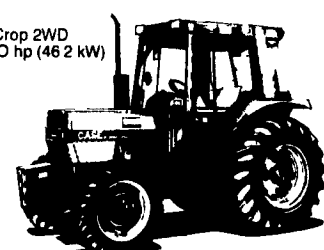

3640 ROUND BALER

With Electric Tie. If
You Haul Bales On
The Highway This Is
The Baler You Need.

Bales Are 4' Wide So You Can Stack 2 Bales Beside
Each Other On An 8' Flat Bed Truck - Up To 6' Dia.

Reg. \$9,763 Less \$1,000 Means You Pay Only \$8,763
(Cash Or Lease Towaway Price)

You'll get more comfort, more productivity and versatility features than ever, starting with the new air conditioned Case IH cab, deluxe 4-way-adjustable fabric seat, roomy off-the-deck console controls and unrestricted visibility. There's a smooth-working 8F/4R synchromesh transmission — 16F/8R power shift available for all models. Take your choice of row crop, low-profile, utility, heavy-duty cast and center line MFD axles (row crop axle and MFD for the 585/685/885). Any way you look at it you get more tractor for your money with a Case IH 85 Series Tractor.

385
Utility 2WD
35 PTO hp (26.1 kW)

485
Utility 2WD
42 PTO hp (31.3 kW)

585
Row Crop 2WD
52 PTO hp (38.7 kW)

885
Row Crop 2WD
72 PTO hp (54.0 kW)

685
Row Crop 2WD
62 PTO hp (46.2 kW)

MUST SELL!

**One New
Only! Demonstrator**

Special Case 1818 Diesel Unloader

Kubota Diesel Powered
18 HP, 35" Width, NC 2406

Factory List Over \$10,975

Special Cash Or
Lease Price

Only **\$8,450**

Must Sell - Let's Get Together Now!

If You Plow Contour Strips - You Need
A Case IH Rollover Plow -
New Popular Case IH Model 145 Roll-Over
Hydraulic Reset Plows
In Stock!