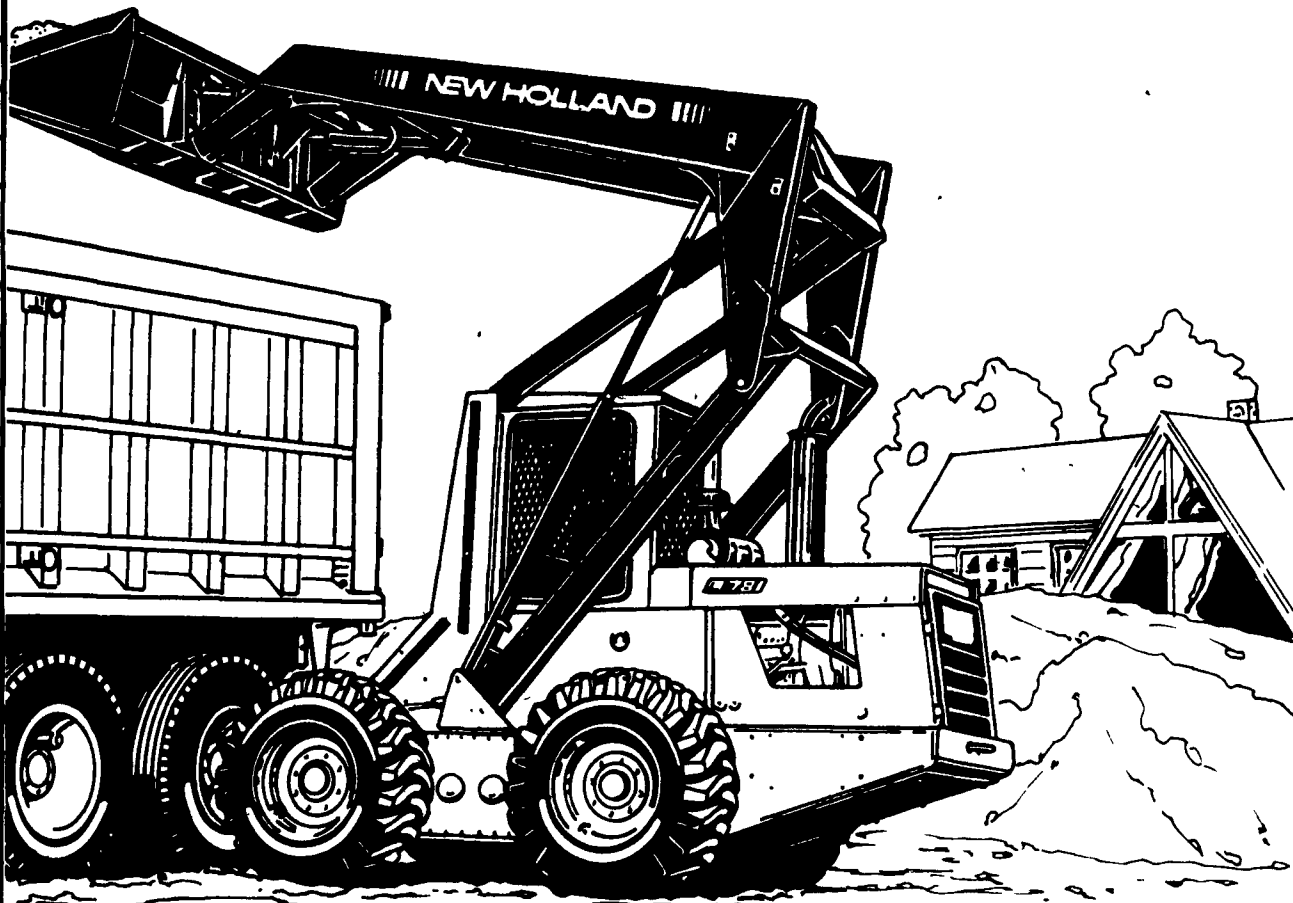

Reach for the sky!

**Unmatched
dump reach.**

**Get it
done fast!**

**This loader
does it all.**

New Holland "Super Boom" loaders lift the payload forward as the boom rises. So you get more forward dump reach where you need it most. Extra dump reach means you can load the center of a tandem-axle dump truck.

Super Boom loaders also feature a longer wheelbase for increased stability and fast cycle times for more productivity.

Models range from 18 to 75 horsepower with SAE load ratings up to 2,050 pounds.

Ask us for a demonstration. You'll see how much better a skid-steer loader can be.