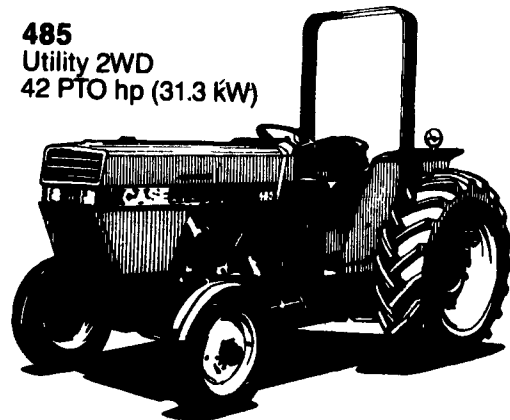

You've never seen so much in a tractor until you've seen the Case IH 85 Series

385
Utility 2WD
35 PTO hp (26.1 kW)

485
Utility 2WD
42 PTO hp (31.3 kW)

You'll get more comfort, more productivity and versatility features than ever, starting with the new air conditioned Case IH cab, deluxe 4-way-adjustable fabric seat, roomy off-the-deck console controls and unrestricted visibility. There's a smooth-working 8F/4R synchromesh transmission — 16F/8R power shift available for all models. Take your choice of row crop, low-profile, utility, heavy-duty cast and center line MFD axles (row crop axle and MFD for the 585/685/885). Any way you look at it you get more tractor for your money with a Case IH 85 Series Tractor.

585
Row Crop 2WD
52 PTO hp (38.7 kW)

885
Row Crop 2WD
72 PTO hp (54.0 kW)

685
Row Crop 2WD
62 PTO hp (46.2 kW)

*See the one
for you today.*

PA DEALERS

**LAMB'S
FARM MACHINERY**
Thorndale, PA
215-269-2676

**M & R
EQUIPMENT, INC.**
New Park, PA
717-993-2511