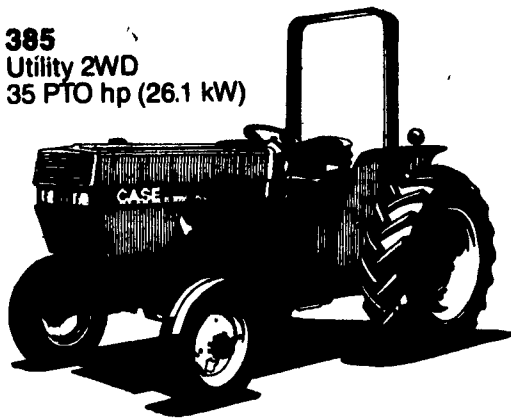

You've never seen so much in a tractor until you've seen the Case IH 85 Series

385
Utility 2WD
35 PTO hp (26.1 kW)

485
Utility 2WD
42 PTO hp (31.3 kW)

You'll get more comfort, more productivity and versatility features than ever, starting with the new air conditioned Case IH cab, deluxe 4-way-adjustable fabric seat, roomy off-the-deck console controls and unrestricted visibility. There's a smooth-working 8F/4R synchromesh transmission — 16F/8R power shift available for all models. Take your choice of row crop, low-profile, utility, heavy-duty cast and center line MFD axles (row crop axle and MFD for the 585/685/885). Any way you look at it you get more tractor for your money with a Case IH 85 Series Tractor.

585
Row Crop 2WD
52 PTO hp (38.7 kW)

885
Row Crop 2WD
72 PTO hp (54.0 kW)

685
Row Crop 2WD
62 PTO hp (46.2 kW)

*See the one
for you today.*

PA DEALERS

**LAMB'S
FARM MACHINERY**
Thorndale, PA
215-269-2676

**M & R
EQUIPMENT, INC.**
New Park, PA
717-993-2511