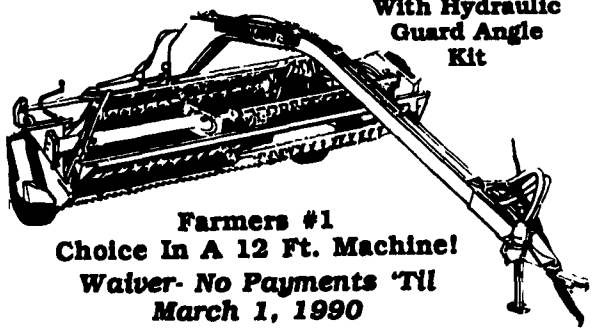

Don't Miss The Best Deal-
Call Today!

**NH 790 FORAGE HARVESTER
with
CORNHEAD**

**LOOKING FOR BETTER SHAPED BALES?
NH 570 BALER**

Featuring • Rotary Cross Feed
• Wider Pick Up

For Tight, Square
Consistently
Shaped
Bales!

NH 1915 W/CORNHEAD

NEW FROM
NEW HOLLAND!

AUTOMATIC
Knife Sharpening
And
Sheerbar
Adjustment!

**NH MODEL 848, 853 & 855
ROUND BALERS**

Build Big Bales With New FastNet™ NetWrap

**N.H. MODEL 499 HYDRO-SWING
Pivot Tongue Mower Conditioner**

With Hydraulic
Guard Angle
Kit

Farmers #1
Choice In A 12 Ft. Machine!
Waiver- No Payments 'Til
March 1, 1990

**CUTS THE
TOUGHEST CROP
FAST!**

442-5 Ft. 3"
452-6 Ft. 7"
462-7 Ft. 10"
DISC MOWERS

**MESSICK FARM
EQUIPMENT, INC.**