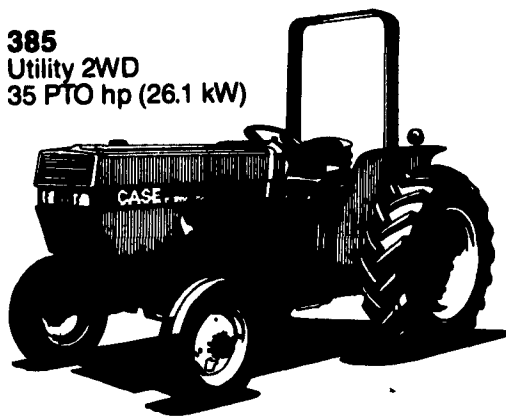

You've never seen so much in a tractor until you've seen the Case IH 85 Series

385
Utility 2WD
35 PTO hp (26.1 kW)

485
Utility 2WD
42 PTO hp (31.3 kW)

585
Row Crop 2WD
52 PTO hp (38.7 kW)

885
Row Crop 2WD
72 PTO hp (54.0 kW)

685
Row Crop 2WD
62 PTO hp (46.2 kW)

See the one for you today.

PA DEALERS

LAMB'S FARM MACHINERY
Thorndale, PA
215-269-2676

M & R EQUIPMENT, INC.
New Park, PA
717-993-2511

INCH EQUIPMENT CO.
McAllisterville, PA
717-463-2191