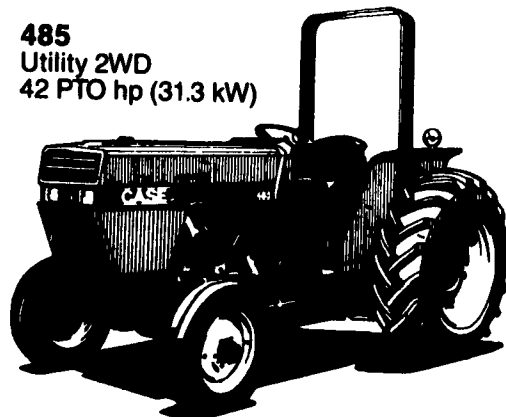

You've never seen so much in a tractor until you've seen the Case IH 85 Series

385
Utility 2WD
35 PTO hp (26.1 kW)

485
Utility 2WD
42 PTO hp (31.3 kW)

585
Row Crop 2WD
52 PTO hp (38.7 kW)

885
Row Crop 2WD
72 PTO hp (54.0 kW)

685
Row Crop 2WD
62 PTO hp (46.2 kW)

See the one for you today.

PA DEALERS

LAMB'S FARM MACHINERY
Thorndale, PA
215-269-2676

M & R EQUIPMENT, INC.
New Park, PA
717-993-2511

INCH EQUIPMENT CO.
McAllisterville, PA
717-463-2191