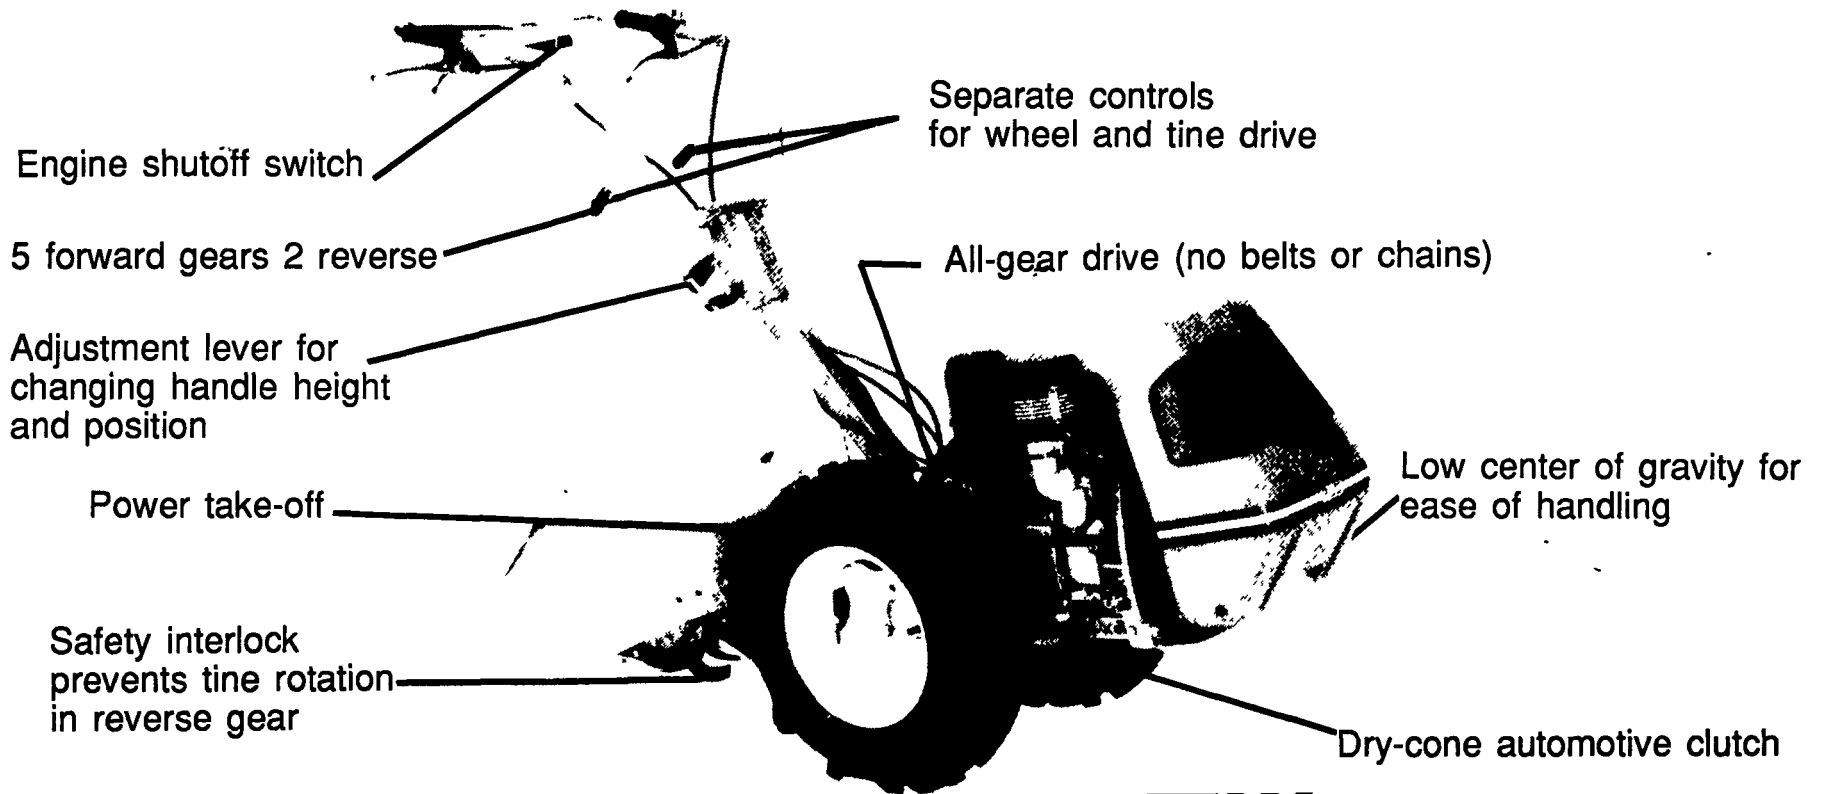

The world's most versatile tiller:

Engine shut-off switch

Separate controls for wheel and tine drive

5 forward gears 2 reverse

All-gear drive (no belts or chains)

Adjustment lever for changing handle height and position

Power take-off

Low center of gravity for ease of handling

Safety interlock prevents tine rotation in reverse gear

Dry-cone automotive clutch

The BCS Rear-Tine Tiller...

See The C&B Dealer Nearest You

...in just 5 minutes it will become any of several machines