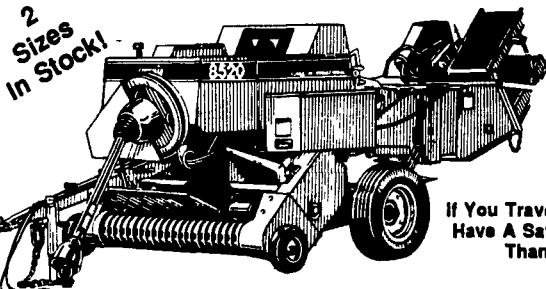

Do changing crop conditions slow your hay harvest? Then look into the versatile Case International 8330 Mower conditioners. They're high-output producers that let you easily select the right conditioning action - aggressive for stemmy crops, gentle for valuable leafy hay.

A STRAIGHT LINE IS STILL SHORTEST

Case International Rectangular Balers 8520/8530

2 Sizes In Stock!

Why Not Consider The Safest Baler On The Market Today?! They Really Do Work! Stop In At Binkley & Hurst Soon!