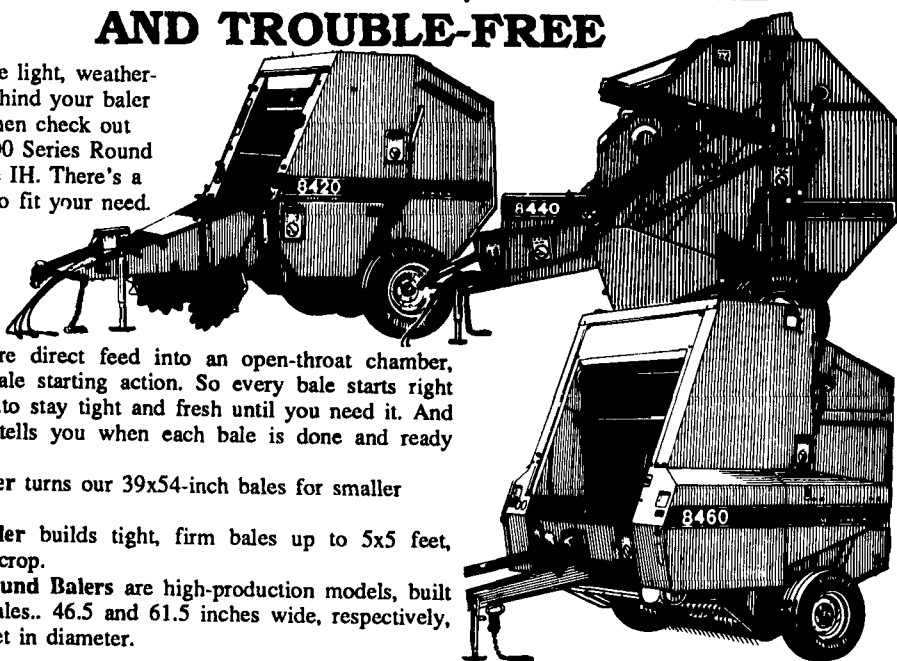

SEVERAL IN STOCK! DON'T MISS A GOLDEN OPPORTUNITY TO OWN THE BEST!

If You Travel On Highways You Won't Have A Safer Baler For Transporting Than An In-Line Case IH

The New Case IH 8400 Series Round Balers

BALING THAT'S FAST, VERSATILE AND TROUBLE-FREE

Want to put more light, weather-resistant bales behind your baler by day's end? Then check out the four new 8400 Series Round Balers from Case IH. There's a model designed to fit your need, no matter the size of your operation or the material you're baling.

They each feature direct feed into an open-throat chamber, and aggressive bale starting action. So every bale starts right and builds right...to stay tight and fresh until you need it. And an audible alert tells you when each bale is done and ready for wrapping.

8420 Round Baler turns our 39x54-inch bales for smaller needs.

8440 Round Baler builds tight, firm bales up to 5x5 feet, regardless of the crop.

8450 & 8460 Round Balers are high-production models, built to produce big bales.. 46.5 and 61.5 inches wide, respectively, and up to 6 1/2 feet in diameter.