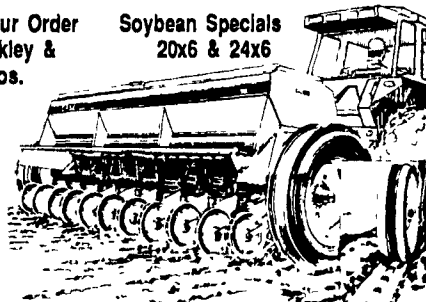

Super Special Of The Week - One Only At Reduced Price! New Case IH Model 900 4 Row Plate Planter w/Fertilizer & Insecticide, Monitor & Markers - Stop In For A Great Deal!

Just The Machine To Get The Already-Prepared Field Ready For The Planter. Case IH Vibrashank - The Best Field Cultivator Money Can Buy In Stock At Binkley & Hurst Bros., Inc.

Ideal secondary tillage worker!

Case International Sizes In Stock!

- 10 1/2 Ft. Pull Type
- 11 1/2 Ft. Pull Type
- 13 1/2 Ft. Pull Type
- 14 1/2 Ft. Pull Type
- 15 1/2 Ft. Pull Type

Don't Wait - Most Sizes Are One Only In Stock At Special Prices!

Wing Model With Specially Designed Narrow Fold For Easy Transporting

Get More Beans Per Acre!

Place Your Order With Binkley & Hurst Bros. Inc. For Your Case IH 5100 GRAIN DRILLS Now!

Soybean Specials 20x6 & 24x6

COME & MAKE A GOOD PRE-SEASON DEAL NOW! Quality You Can Afford

All New Models: 235, 245, 255, 265, 275
You Have A Choice-HP
Sizes Available: 18,21,24,31 HP

TOUGH COMPACT DIESELS

For Your Mowing, Towing, Lifting, Loading, Pushing, Pulling And All Around Choring Needs
The New Case III Design Keeps You Going
New Case IH Loaders, Front-Mount Dozer Blades And Mower Decks In Stock