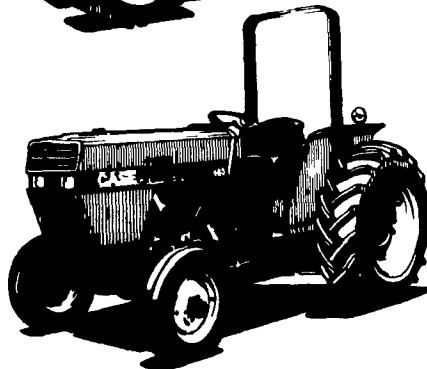

Eager Beaver 9DOW 9 TON DECK-OVER-WHEELS
60 Mo. Lease
Subject To
Credit
Approval

Eager Beaver AP10 5 Ton All-Purpose Trailer
Capacity 10,000 Lbs At 60 MPH
Trailer Weight: 2,200 Lbs
Overall Length x Width 20'x96"
Deck Length x Width 15'x78"
Deck Height 24"
Tires (4) 8.00x14.5(F)

Case IH 85 Series tractors are loaded with more important features as standard equipment. They're not extra-cost options as with most competitive models.

Stop in for details. We'll give you your best cash or trade-in price, and then pay you a **BUYER'S BONUS**. It's a great way to get the new tractor you need at the best possible price.

Case IH 85 Series Tractors come in Row Crop, Utility, Low Profile and Orchard Models.

Tractor Model	PTO Horsepower (kW)	BUYER'S BONUS
385	35 (26.1)	\$500.00
485	42 (31.3)	500.00
585	52 (38.8)	500.00
685	62 (46.3)	750.00
885	72 (53.7)	750.00