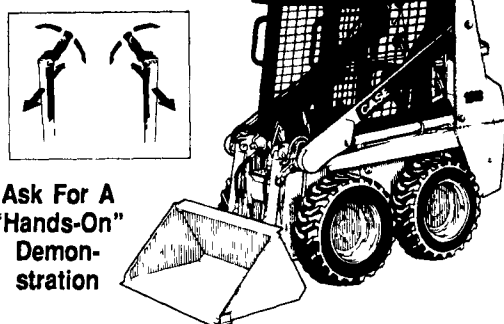

Consider The Easy Way To Own This Tractor - Get A Tax Deductible Lease With Purchase Option And Let Your Taxes Pay For This Tractor!

Outfit your 200 Series Tractor for all-season productivity

Case IH 200 Series Compact Tractors, Mowers, Snow Throwers, Blades and Loaders team up to give you a productive all-season edge. These 18- to 31- horsepower tractors offer fuel-efficient diesel power, smooth-shifting transmission, and weather-beating MFD option to make quick work of big chores. Front-, rear- and mid-mounted mowers provide up to 72 inches of cutting width. Snow

See Us NOW For All Your Skid Loader & Tractor Needs!

Ask For A "Hands-On" Demonstration

Born on the construction site. Raised on the farm.

The new Case 1818 Uni-Loader Skid Steer

- The new Case 1818 out digs out lifts out reaches out loads other skid steers in its class
- New 18 hp (13.4 kW) gas and diesel engines
- Just 70.1 inches high
- Only 35 inches wide for standard doors
- Two hand levers (no pedals) control direction speed all loader functions
- Hydrostatic drive - 0-4.5 mph range forward and reverse
- 4WD traction beats slippery footing
- 29 inch dump reach at maximum height
- Rated operating load 650 lbs. diesel 550 lbs. gas
- Construction equipment weight and strength
- One stop Case IH parts and service