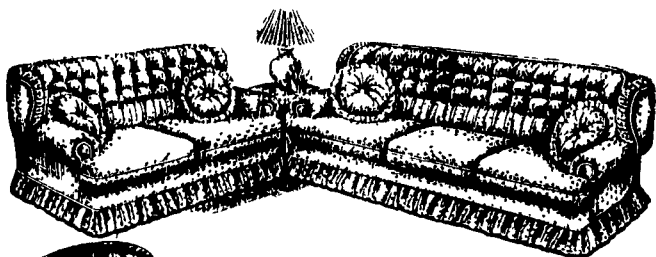

**REGULAR
SCULPTURED BOOK**

OUR CASH PRICE

\$185.00 \$165.00

Dealer Refusal!

5 PIECE DINING GROUP

Round Table On
Blue Pedestal
Comes With 4 Blue
Mate's Chairs

Reg. Retail \$399.95

**OUR CASH
PRICE
\$169.95**

CLIP THIS VALUABLE COUPON!

5 PIECE DINETTE

Table Plus (4) Upholstered Chairs

Reg. Ret. **OUR CASH
PRICE**
\$389.95 **\$119.95**

WITH **COUPON \$109.95**

7 PIECE DINING ROOM
Larger Than Model Shown
**OUR CASH WITH COUPON
PRICE**

\$169.95 \$159.95

(WHILE SUPPLIES LAST)

Real Savings On Quality Furniture!

Sofa,
Chair
And
Loveseat

Come In And See Our Very Popular
**COUNTRY CASUAL LIVING
ROOM SUITE**

Reg. Retail \$1,899.95

**OUR CASH
PRICE \$649.95**