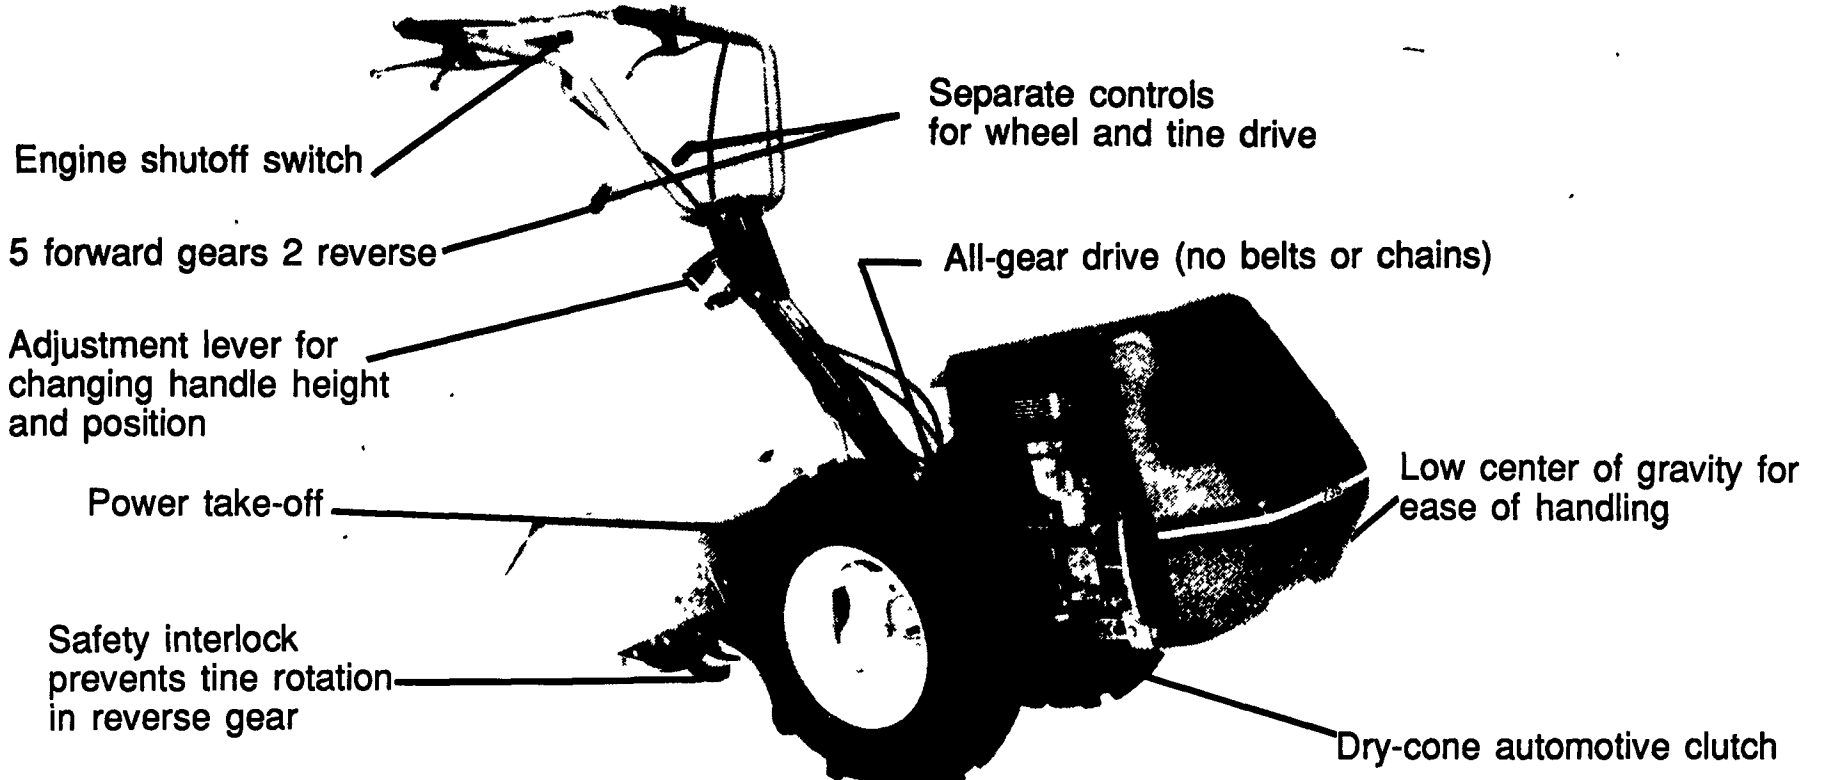

The world's most versatile tiller:

The BCS Rear-Tine Tiller...

See The C&B Dealer Nearest You

...in just 5 minutes
it will become any
of several machines

Allentown, PA 18104
Lauchnor's Gravelly Tractor
Agency
1641-51 North 18th Street
215-432-8063