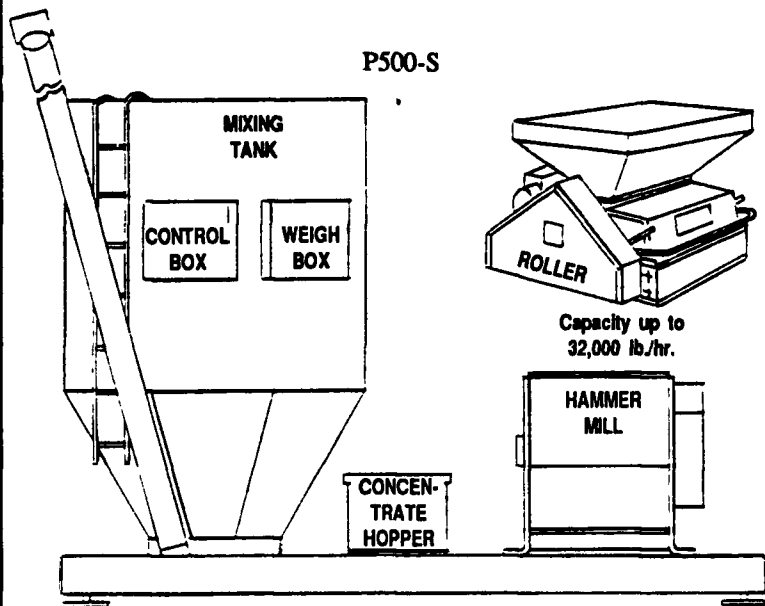

Wet Brewers Grain - Sawdust
Ernest J. Tomer Trucking, Inc.
Box 168, R.D. 2
Philipsburg, NJ 08865
201-475-2578

R.K. JOGT GRAIN

RD #1, Marietta, PA 17547

BUYING EAR CORN, SHELLED CORN & WHEAT
(717) 653-2510
New For Your Convenience
1 (800) 654-2510
Spot or contract prices available
CUSTOM DRYING & STORAGE

Choice Timothy & Alfalfa,
Timothy & Clover
and Timothy Hay
717-324-2841

Miracle Feeds delivers wet brewers grain and other feed by-products to meet your particular program. Truck shipments up to 20 tons are delivered seven days a week. Let us help you arrange a delivery schedule to meet your herd needs. For more information, call the office listed below.

Serving the United States and Canada Wet Brewers Grain Available

"Your By-Products Specialists"
MIRACLE FEEDS INC.
Lenhartsville, PA
Call Collect! 215-756-6007 800-722-0035 (PA ONLY)

BATCH MAKER STATIONARY
starting at $11,982

Two (2) ton stationary mixer Model #P500 tank capacity 100 bushels, tank diameter 64", 10" mixing auger.
20" Hammermill grinding chamber, magnet, part circle screen, 54 knife edge hammers, hopper with combination rate control & shut off gate, mill runs at 2300 RPM, 20 to 40 HP recommended.
Hammermill and mixer will be together on one frame. This does not include unloading auger. Does include 3 phase motors (no starters)
Digital electronic scale system

Options:
10" dia. x 10" long rolls (hard chrome surface) including hopper, iron trap, guards, discharge stand with motor mount, 5 ft. x 5.5 ft. belt drive auger for discharge $3,320.00
Micro processor for batching
Freight not included. Price is firm for 30 days.

USED MOBILE MILLS FROM $1,300 Up-No Diesel

Rollers, Hammermills, Bagging System, Textureators®
Patented Feedmobiles, Stationary Milling Equipment

Feedmobile Inc.
SALES • PARTS • SERVICE

727 Furnace Hills Pike Lititz, PA 17543
(717) 626-2680
1-800-528-6695 1-800-528-6693
Toll Free U.S. Toll Free PA

If You Have Grain We Buy **If You Need Grain We Sell**

NELSON L. ROHRER

We Are Offering A New Product - Extruded * Soybeans
18% Fat 38% Protein
Bagged 80 lb. or Bulk
Try It — You Will Like The Results
Coming Soon Our Own Roasted Soybeans

Shelled Corn, Ear Corn and Soybeans - Barley & Wheat
Drying - Contracting

717-569-7929 717-569-4383

* Insta Pro Process