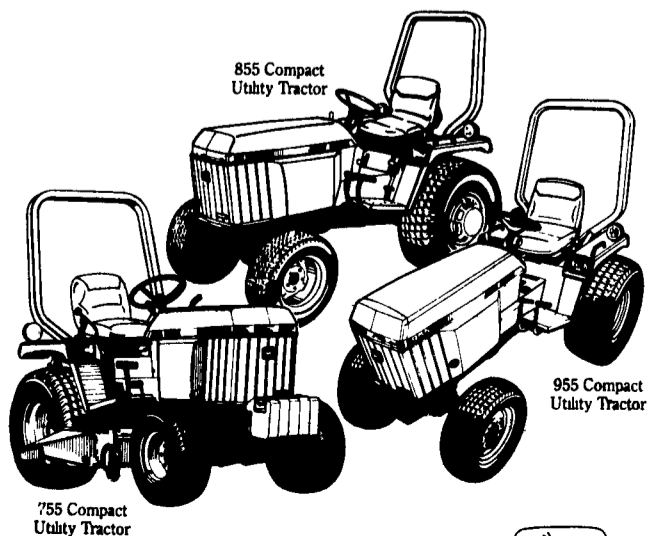

**CHECK
THIS CHOICE**

IMPROVED SEED SPACING, TWICE THE RATE CHOICES

- Vacuum metering on John Deere MaxEmerge® 2 planters selects single seeds and gravity drops each for improved spacing control
- No seed blowing, no pressurized hoppers
- More than twice the seeding rate choice
- Allows faster planting
- Available on 44 MaxEmerge 2 configurations. Other metering options available

**Good deal,
too!**

LEADERSHIP YOU CAN COUNT ON®

Join the John Deere Team

No matter what your needs, you'll come out a winner with any of the John Deere diesel compact utility tractors. They're packed with power and features you're looking for without sacrificing John Deere's legendary quality.

See the John Deere diesel line-up today.

755 Compact Utility Tractor

855 Compact Utility Tractor

955 Compact Utility Tractor

Nothing Runs Like a Deere®

**ADAMSTOWN
EQUIPMENT INC.**
Mohnton, PA
(near Adamstown)
215-484-4391