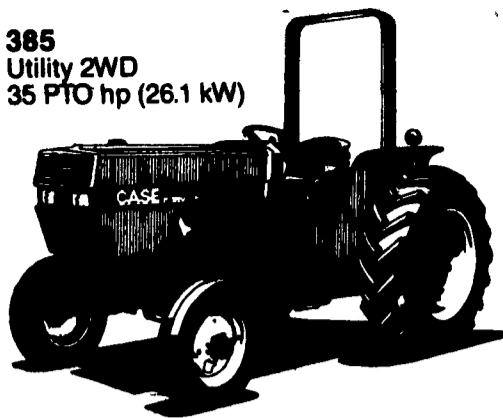

# You've never seen so much in a tractor until you've seen the Case IH 85 Series

You'll get more comfort, more productivity and versatility features than ever, starting with the new air conditioned Case IH cab, deluxe 4-way-adjustable fabric seat, roomy off-the-deck console controls and unrestricted visibility. There's a smooth-working 8F/4R synchromesh transmission — 16F/8R power shift available for all models. Take your choice of row crop, low-profile, utility, heavy-duty cast and center line MFD axles (row crop axle and MFD for the 585/685/885). Any way you look at it you get more tractor for your money with a Case IH 85 Series Tractor.

**385**  
Utility 2WD  
35 PTO hp (26.1 kW)

**485**  
Utility 2WD  
42 PTO hp (31.3 kW)

**585**  
Row Crop 2WD  
52 PTO hp (38.7 kW)

**885**  
Row Crop 2WD  
72 PTO hp (54.0 kW)

**685**  
Row Crop 2WD  
62 PTO hp (46.2 kW)