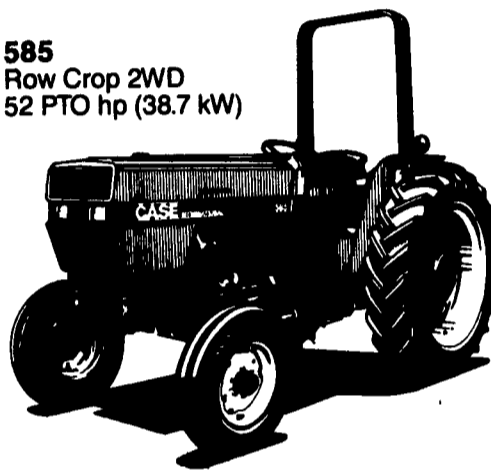

# You've never seen so much in a tractor until you've seen the Case IH 85 Series

You'll get more comfort, more productivity and versatility features than ever, starting with the new air conditioned Case IH cab, deluxe 4-way-adjustable fabric seat, roomy off-the-deck console controls and unrestricted visibility. There's a smooth-working 8F/4R synchromesh transmission — 16F/8R power shift available for all models. Take your choice of row crop, low-profile, utility, heavy-duty cast and center line MFD axles (row crop axle and MFD for the 585/685/885). Any way you look at it you get more tractor for your money with a Case IH 85 Series Tractor.

**385**  
Utility 2WD  
35 PTO hp (26.1 kW)

**485**  
Utility 2WD  
42 PTO hp (31.3 kW)

**585**  
Row Crop 2WD  
52 PTO hp (38.7 kW)

**885**  
Row Crop 2WD  
72 PTO hp (54.0 kW)

**685**  
Row Crop 2WD  
62 PTO hp (46.2 kW)