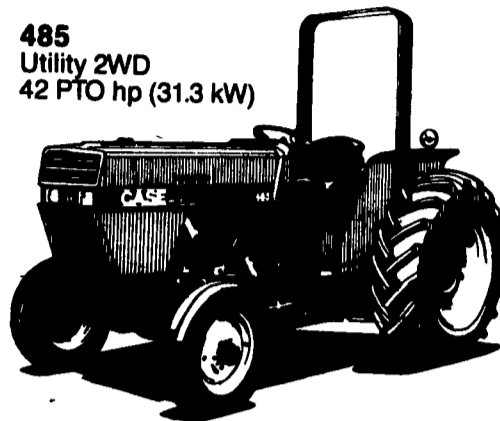

# You've never seen so much in a tractor until you've seen the Case IH 85 Series

You'll get more comfort, more productivity and versatility features than ever, starting with the new air conditioned Case IH cab, deluxe 4-way-adjustable fabric seat, roomy off-the-deck console controls and unrestricted visibility. There's a smooth-working 8F/4R synchromesh transmission — 16F/8R power shift available for all models. Take your choice of row crop, low-profile, utility, heavy-duty cast and center line MFD axles (row crop axle and MFD for the 585/685/885). Any way you look at it you get more tractor for your money with a Case IH 85 Series Tractor.

**385**  
Utility 2WD  
35 PTO hp (26.1 kW)

**485**  
Utility 2WD  
42 PTO hp (31.3 kW)

**585**  
Row Crop 2WD  
52 PTO hp (38.7 kW)

**885**  
Row Crop 2WD  
72 PTO hp (54.0 kW)

**685**  
Row Crop 2WD  
62 PTO hp (46.2 kW)