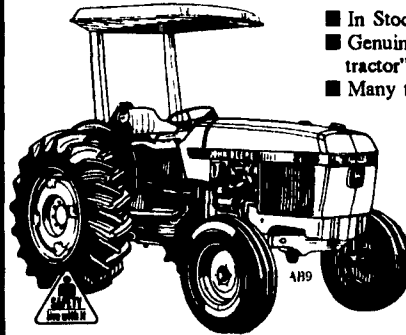

TRACTORS

- JD 2750 w/Cab and Air, Excellent Condition
- MF 265 Utility Tractor, Very Nice
- JD Model 850 w/6' Belly Mower

PLANTING EQUIP.

- AC 8R No-Till w/Liq. Fert. & Hydraulic Markers
- JD 7000, 8RN No-Till Liq. Fert.
- JD 7000 4R 30" Liq. Fert. No-Till
- JD FBB Drill 17x7

MISC.

- JD 346 Twine Baler w/Kicker
- JD 347 Wire Baler
- IH #60 Stalk Shredder
- JD 27 Shredder

Cooper Ent., Inc.

Cecilton, Md.
301-275-2195

NEW FOR '89 IN STOCK: 105 HP 4055 Tractor WAITING FOR YOU

- New 7.6 L engine
- Caster/Action™ MFWD with new automatic engagement available
- Sound-Gard® body with new IntelliTrak™ instrumentation available
- Much more

Introductory Priced

WE'RE BIG ON SMALL TRACTORS, TOO

- In Stock: Model 2155, 45 HP
- Genuine John Deere with "big tractor" features
- Many tool and accessory options

CALL FOR PRICE!

Small prices!

LEADERSHIP AT WORK