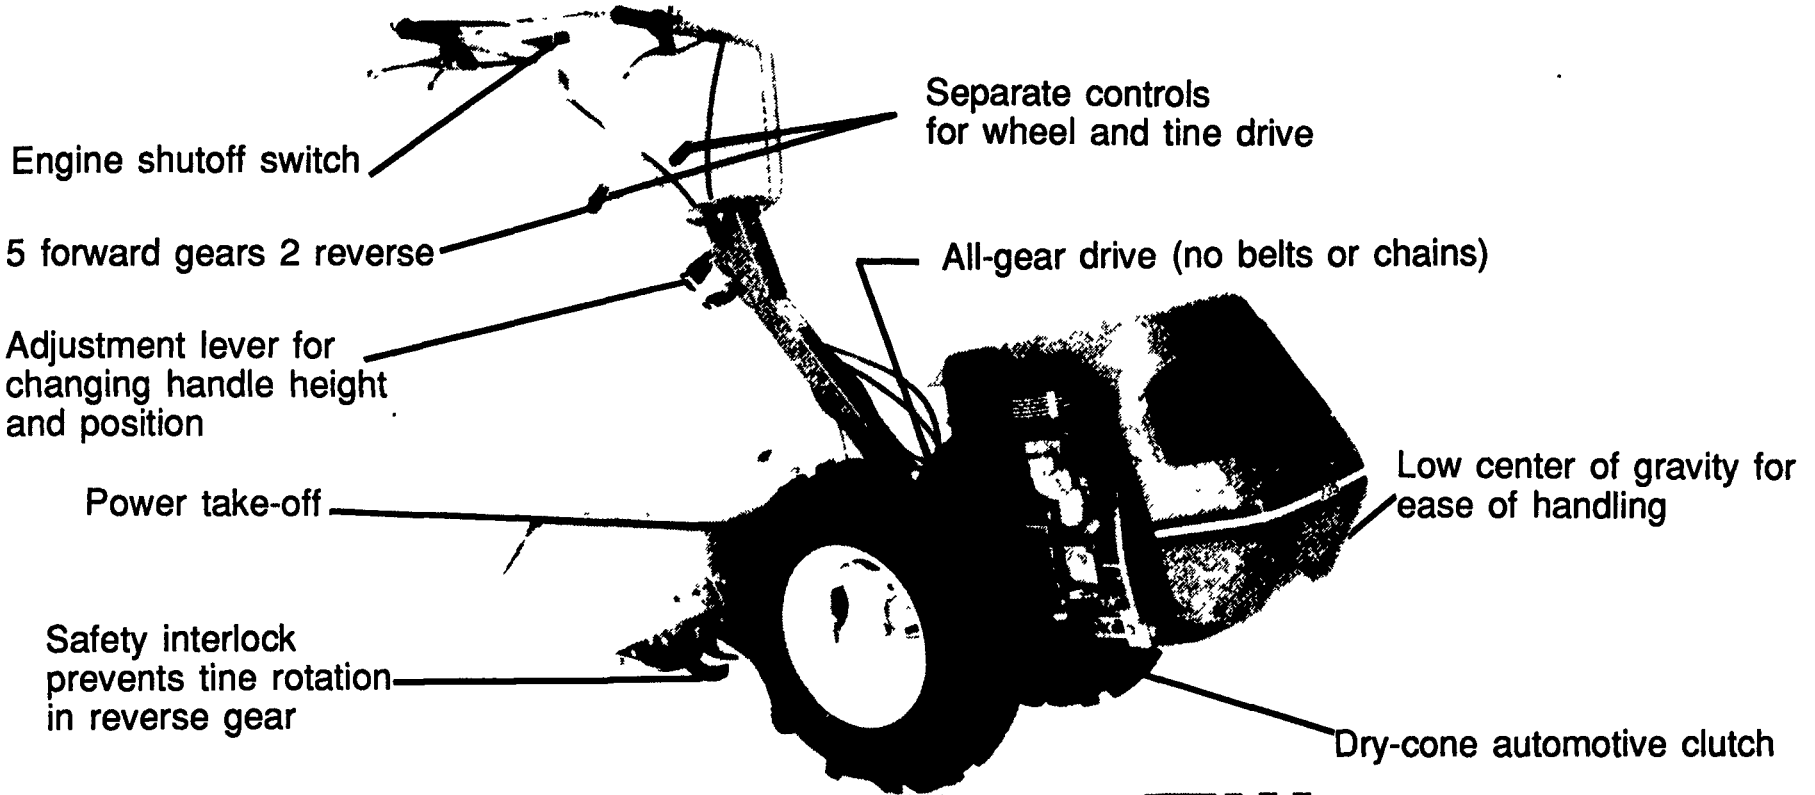

The world's most versatile tiller:

The BCS Rear-Tine Tiller...

See The C&B Dealer Nearest You

...in just 5 minutes
it will become any
of several machines

- Allentown, PA 18104
Lauchnor's Gravelly Tractor Agency
1641-51 North 18th Street
215-432-9063
- Bellefonte, PA 17004
Miller - Lake Inc.
R.D. 2, Box 273A
717-935-2335
- Biglerville, PA 17307
Growers Equipment Center, Inc.
Third Street
717-677-7133
- Bloomburg, PA 17815
Bloomburg Farm Equipment
307 Edgar Avenue
717-784-5217
- Bloomburg, PA 17815
Nichols Farm Equipment
R.D. 9, Box 87
717-784-7731
- Bryn Mawr, PA 19010
Montgomery Nurseries
948 Sprout Road
215-525-4105
- Carlisle, PA 17013
Peterman Farm Service
225 York Road
717-248-5338
- Centre Hall, PA 16828
Dunkle & Greib
R.D. 1, Box 14
814-384-8108
- Chambersburg, PA 17201
Clugston Implement Inc.
3213 Black Gap Road
717-263-4103
- Clarion, PA 16214
Furlong's Service
52 Center Place
814-226-8380
- Cochranville, PA 19330
Stoltzfus Farm Service
R.D. 1, Box 295-Route 41
215-593-2407
- Columbia Cross Roads, PA 16914
Columbia Cross Roads Equipment
R.D. 2, Box 62
717-297-3873
- Cresson, PA 16630
Hines Equipment
Box 5, Route 22
814-885-4183
- Danville, PA 17821
Ben's Lawn & Garden
R.D. 3, Box 10
717-275-1892
- Ephrata, PA 17522
Wee Stauffer Engines & Equipment
R.D. 3, Box 659
Pleasant Valley Rd.
717-738-4215
- Fleetville, PA 18420
Homestead Equipment
Box 25, Hook Road
717-222-3635
- Franklin, PA 16323
Fisher & Fether
R.D. 4, Box 351-Route 417
814-437-8414
- Friedens, PA 15541
Ralph Moore Market Farm Implement
R.D. 2, Box 206
814-443-1931
- Girard, PA 16417
J. Jacobsen & Son
326 Main Street, West
814-774-4502
- Harriburg, PA 17112
Jim's Lawn Mower Service
631 N. Mountain Road
717-545-5114