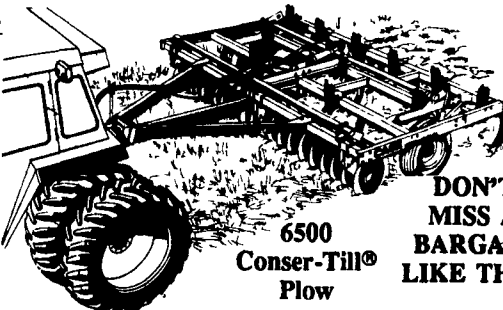

See Us **NOW** For All Your Skid Loader & Tractor Needs!

Come In & Make A Good Deal On A New Quality Case IH Tractor Now!

BALE GRINDERS THAT REALLY WORK! That's CASE IH!

Delivery Into Cattle Feed Trough

This Machine Can Do A 3 Step Operation

- Step 1: Pick Up Round Bale
- Step 2: Grind
- Step 3: Conveyor

Introducing The New Case IH Model 8610 Bale Processor Handy Tilting Tub Simplifies Picking Up Round Bales, Big 87" Diameter & 49" High, Tub Handles Almost All Round Bales, Fixed Shredding Knives & Rotating Tub Provide Hay Processing.

The Best Money Can Buy!

New Case IH Coultter Chisel

DON'T MISS A BARGAIN LIKE THIS!
6500 Conser-Till® Plow

If You Need Narrow Transport Width, See Binkley & Hurst Bros. Inc. For Specially Built Narrow Transport - Case IH Vibra-Shank Field Cultivators

Designed With Long Tongues For Dual Wheels, Large Flotation Tires, Hydraulic Lift And Hydraulic Fold, Transport Width Under 11'6"

In Stock With These Features:

- (Narrow Fold Specials)
- (1) New 16 1/2 Ft.
- (1) New 15 1/2 Ft.