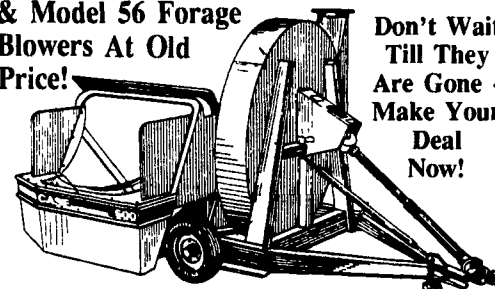

Stop In Now & Get A Super Deal On Case IH Quality!

MODELS 60RS AND 72RS - REAR MOUNTED

The Models 60RS and 72RS are 3-point hitch mounted finishing cut mowers designed for Case IH tractors in the 15 to 40 PTO hp (11.2 to 29.8 kW) range. Both 60RS and 72RS feature heavy duty gear box, shielded PTO drives, "B" section V-belt, blade spindle drive with spring loaded idler, and free-floating three-point lift system. Three-spindle, high lift blade design provides smooth operation. Heavy gauge steel deck promotes long life. Two rollers and full pivoting gauge wheels are standard. Case IH 60RS and 72RS mowers are easy to attach and control, easy to service and built for quality mowing, year after year.

In Stock: 60" & 70" Cut A Quality Mower Priced Right!

If You Don't Like To Drive Over Your Un-mown Turf, We've Got A 60" Front Mount 60 FMS Mower To Fit Your Case IH 235 Tractor.

List Price Over \$1,517 Special Sale Price - \$1,370 On Only One NC 2533

Get The Best Baler On The Market Today, Centerline Unbeatable Quality!

Buy This Baler With Or Without Thrower - Don't Wait, Only One Each Available And Both At Per-Season Prices - Get A Deal! The Easiest To Pull And Safest To Operate!

See Us For New Case IH Model 600 & Model 56 Forage Blowers At Old Price!

Don't Wait Till They Are Gone - Make Your Deal Now!

New Case IH 3 Pt. Scraper Blades

Model 20 w/7' Moldboard \$448
Model 30 w/8' Moldboard \$734