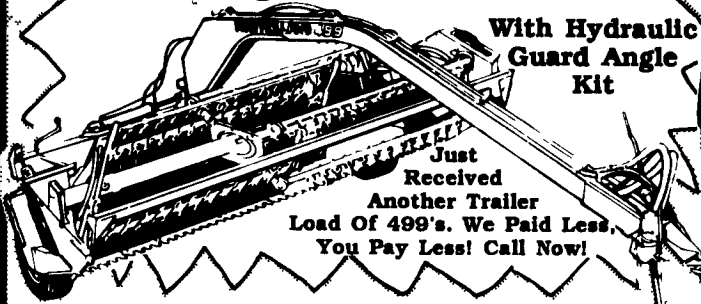

Ford Credit

THE BEST DEALS OF '89 END APR. 29th!

SPECIAL

N.H. Model 499 Hydro-Swing Pivot Tongue Mower Conditioner

With Hydraulic Guard Angle Kit

Just Received Another Trailer Load Of 499's. We Paid Less, You Pay Less! Call Now!

N.H. 411 DISKBINE®

Cut Low And Clean With The On-The-Go Hydraulic Angle Cutter Bar.

We Buy By The Truckload Call Today And Save!

N.H. 1499 MOWER CONDITIONER

Cut Low And Clean With The On-The-Go Hydraulic Angle Cutter Bar