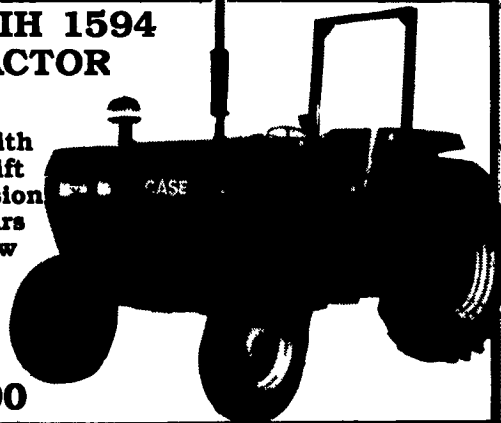

MESSICK FARM EQUIPMENT, INC.

Rheems Exit- Rt. 283, Elizabethtown, PA
717-367-1319, 717-653-8867

CASE 1818, 1825 & 1845 UNLOADERS

SPECIAL DEMO UNIT 40 Hours 1835C w/Bucket \$13,800

CASE IH 1594 TRACTOR

85 HP With Powershift Transmission 195 Hours Like New

One Only \$16,900

CASE IH 900 4 ROW AIR PLANTER

With Dry Fertilizer Call Today For Your Special Deal! 4 Row Cultivator In Stock!

CASE IH MAGNUM 7110

130 Horsepower, 4WD

Special Deal- CALL TODAY!

Featuring: Dual PTO Shafts, 540/1000