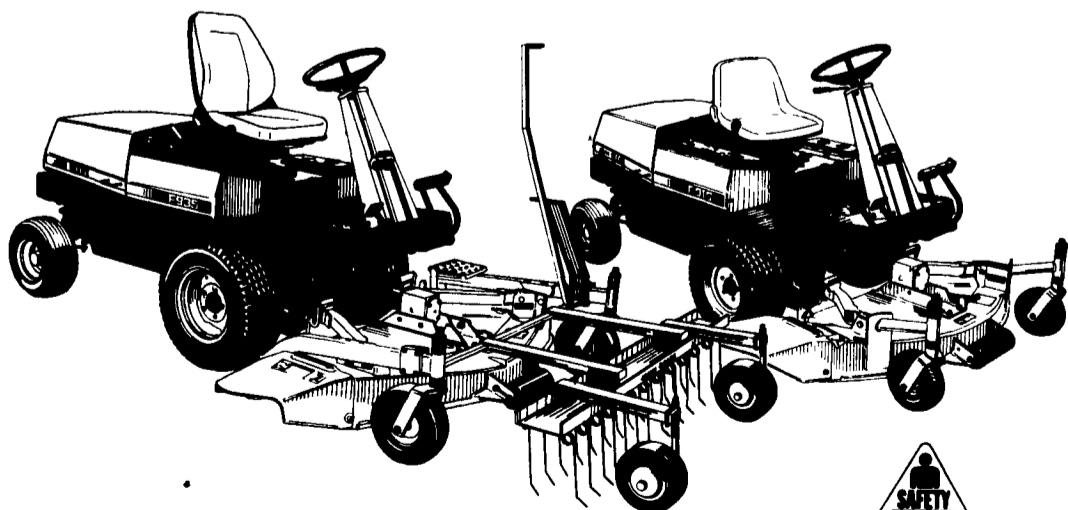

# MEET THE 600 SERIES. A NEW FAMILY OF TANDEM DISKS.

- They're here! See the all-new John Deere tandem disks today
- Outstanding performance in a rugged, no-fuss tandem design
- Exclusive rolling disk middle breaker knocks out center balk beautifully
- Integral and drawn models for every need, every horsepower — 6 ft. 7 in. to 32 ft. 4 in.

## John Deere — In Front from the Start

John Deere front mowers keep you ahead with six models ranging from 17 to 28 horsepower. They all deliver smooth cuts and accept a variety of attachments for versatile performance.

Standard cruise control, two-pedal hydrostatic speed-and-direction controls and rear-wheel power steering make a John Deere front mower convenient to operate.

Dual hydraulic lift cylinders provide good lateral and vertical float, and differential lock gives you added traction in slick areas and on slopes.