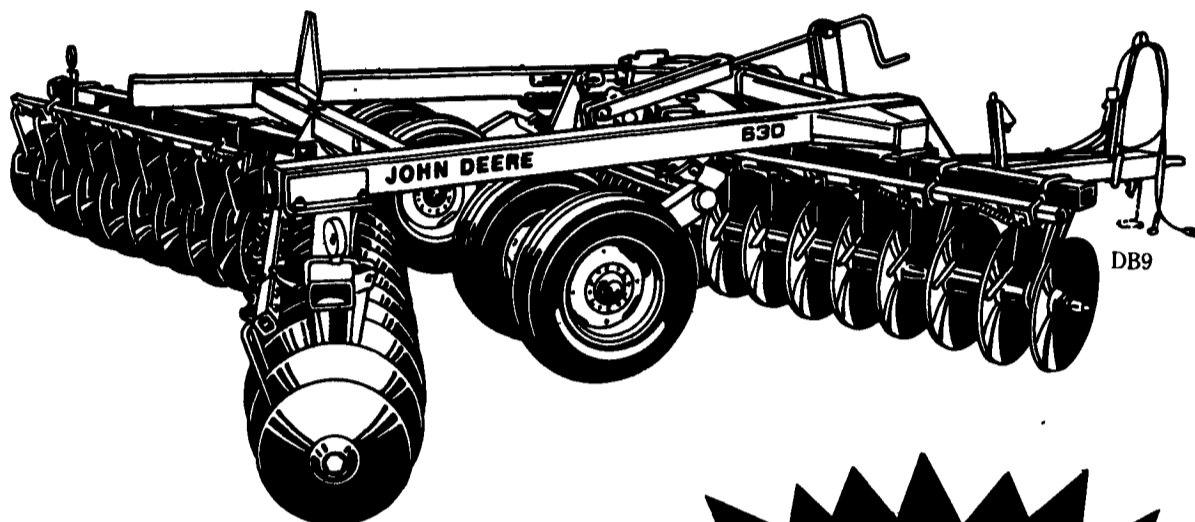

**NEW**  
from JOHN DEERE

# MEET THE 600 SERIES. A NEW FAMILY OF TANDEM DISKS.

- They're here! See the all-new John Deere tandem disks today
- Outstanding performance in a rugged, no-fuss tandem design
- Exclusive rolling disk middle breaker knocks out center balk beautifully
- Integral and drawn models for every need, every horsepower — 6 ft. 7 in. to 32 ft. 4 in.

## John Deere — In Front from the Start

John Deere front mowers keep you ahead with six models ranging from 17 to 28 horsepower. They all deliver smooth cuts and accept a variety of attachments for versatile performance.

Standard cruise control, two-pedal hydrostatic speed-and-direction controls and rear-wheel power steering make a John Deere front mower convenient to operate.

Dual hydraulic lift cylinders provide good lateral and vertical float, and differential lock gives you added traction in slick areas and on slopes.