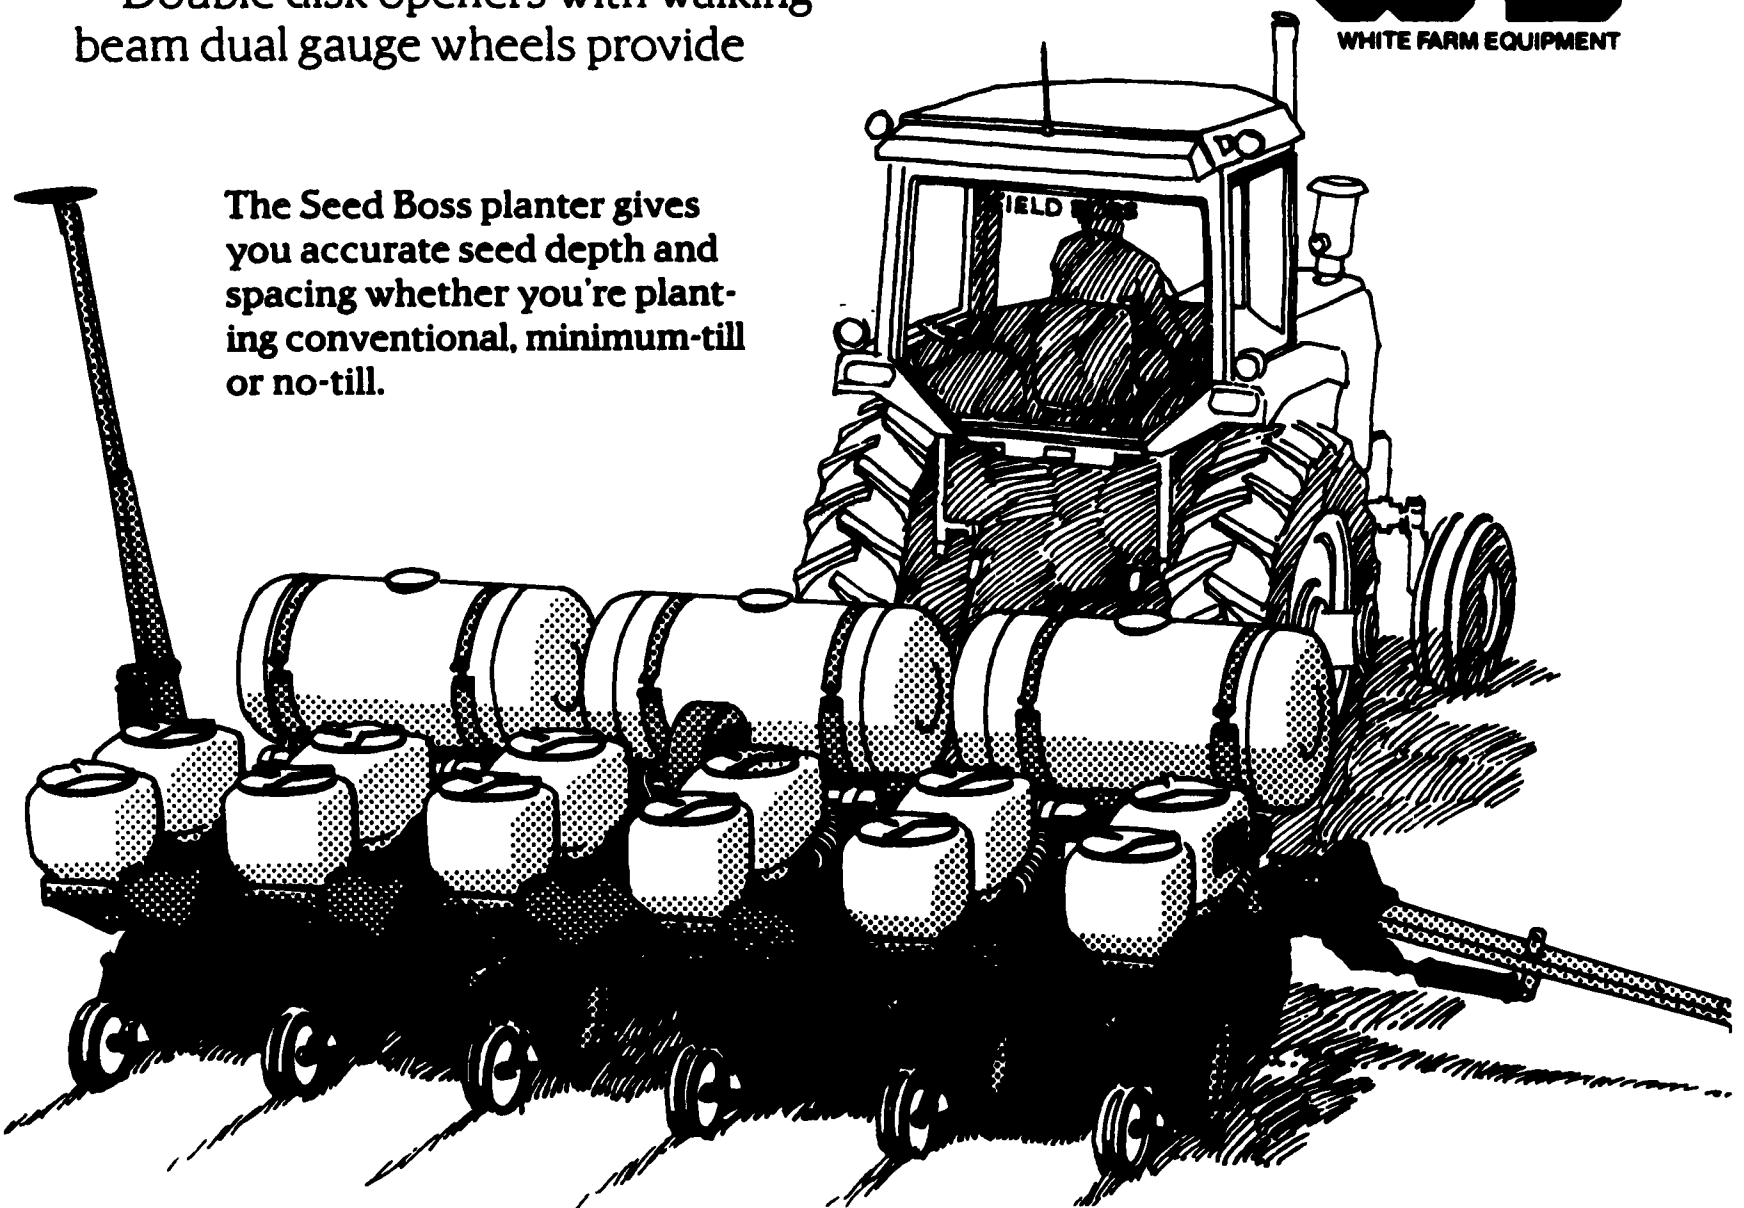

Nobody builds a more accurate planter than the Seed Boss®

No matter whether you plant conventional, minimum-till or no-till, we'll match our Seed Boss® planter against any other brand. For accurate seed depth, spacing and emergence.

Seed Boss is built for accuracy under a wide range of field conditions. Our low, constant air pressure system insures consistent seed drop with a wide variety of seed sizes.

Double disk openers with walking beam dual gauge wheels provide

uniform seed depth. Plus the extra heft and strength built into every Seed Boss frame means more stability at higher speeds and under rougher conditions.

Come in today and experience for yourself the quality and value built into every Seed Boss. It's why a lot of farmers believe it's today's most accurate planter.

The Seed Boss planter gives you accurate seed depth and spacing whether you're planting conventional, minimum-till or no-till.

Feel the quality. Experience the value.

SEE YOUR LOCAL

DEALER

Division of ALLIED PRODUCTS CORPORATION