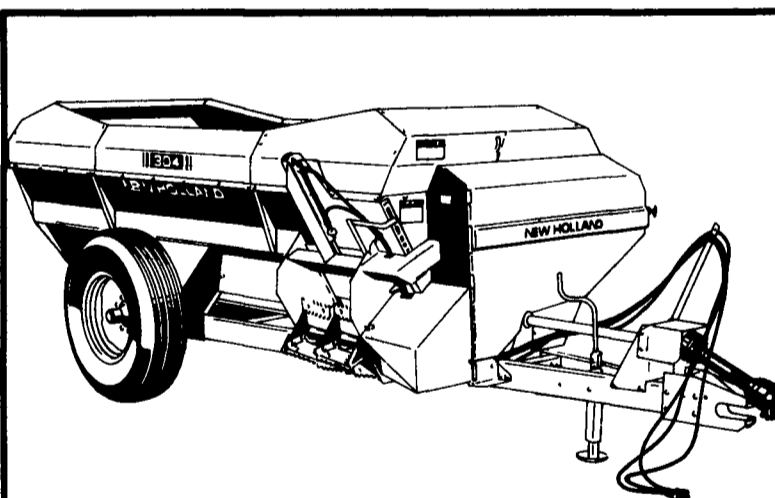

## Get a good deal on a Strong Box

I'm making deals on the complete spreader line, especially the Model 680 spreader. This Strong Box hauls and spreads up to 6½ tons per trip. And, it's built to last. The heavy duty steel A-frame extends back under the box so it carries the load instead of pulling it. And Bonded Protection guarantees the spreader sides and floor for the life of the spreader.

## Talk to us about *the better spreader!*

The New Holland Model 304 side-delivery spreader holds 1,225 gallons of slurry or heavier manure. Reliable New Holland construction. Unloads fast. You control the rate of application hydraulically while watching over your right shoulder. Perfect for precise application. See us today.