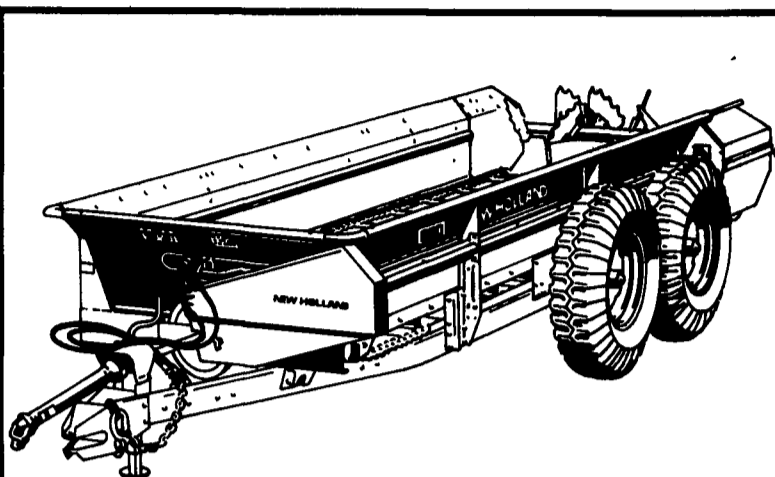

# WE'LL PROVE ALL SPREADERS ARE NOT THE SAME

## Let's deal for a spreader now

When it's time to spread manure, you need a spreader that's built to give trouble-free service for years. The New Holland Model 795 delivers that kind of reliability. Load after load, this giant spreads manure fast. It hauls 410 bushels. Spreader paddles are made of high-strength, heat-treated, abrasion- and corrosion-resistant alloy steel, to resist bending and retain their sharp cutting edges. And Bonded Protection guarantees the sides and floor for the life of the spreader.

## Get a good deal on a Strong Box

I'm making deals on the complete spreader line, especially the Model 680 spreader. This Strong Box hauls and spreads up to 6½ tons per trip. And, it's built to last. The heavy duty steel A-frame extends back under the box so it carries the load instead of pulling it. And Bonded Protection guarantees the spreader sides and floor for the life of the spreader.

## Talk to us about *the better spreader!*

The New Holland Model 304 side-delivery spreader holds 1,225 gallons of slurry or heavier manure. Reliable New Holland construction. Unloads fast. You control the rate of application hydraulically while watching over your right shoulder. Perfect for precise application. See us today.