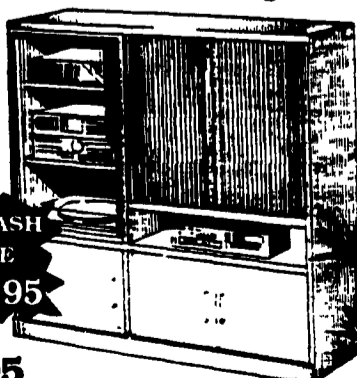

Close-Outs, Liquidations & Discontinued Items!

CURIO CABINETS

GUN CABINETS

Start At Just **\$159.95** Start At Just **\$139.95**

Discontinued!
3 PIECE LIBRARY WALL UNIT

Oak Finish
Set Comes With Two Open Units And One Door Unit.

Reg. Retail \$359.95

OUR CASH PRICE \$99.95

OR Choose Set With Three Door Units
Reg. Retail \$399.95 **OUR CASH PRICE \$119.95**

Liquidating Display Models From Las Vegas Show!

ENTERTAINMENT CENTER

In Black Lacquer

- Accepts Most 19" to 27" TV's
- Fully Assembled Cabinet
- 52"x50"x18 1/2"

Reg. Retail \$1409.95

OUR CASH PRICE \$429.95

Also In Almond Lacquer...

OUR CASH PRICE \$439.95

SEE OUR BIG DISPLAY OF ENTERTAINMENT CENTERS