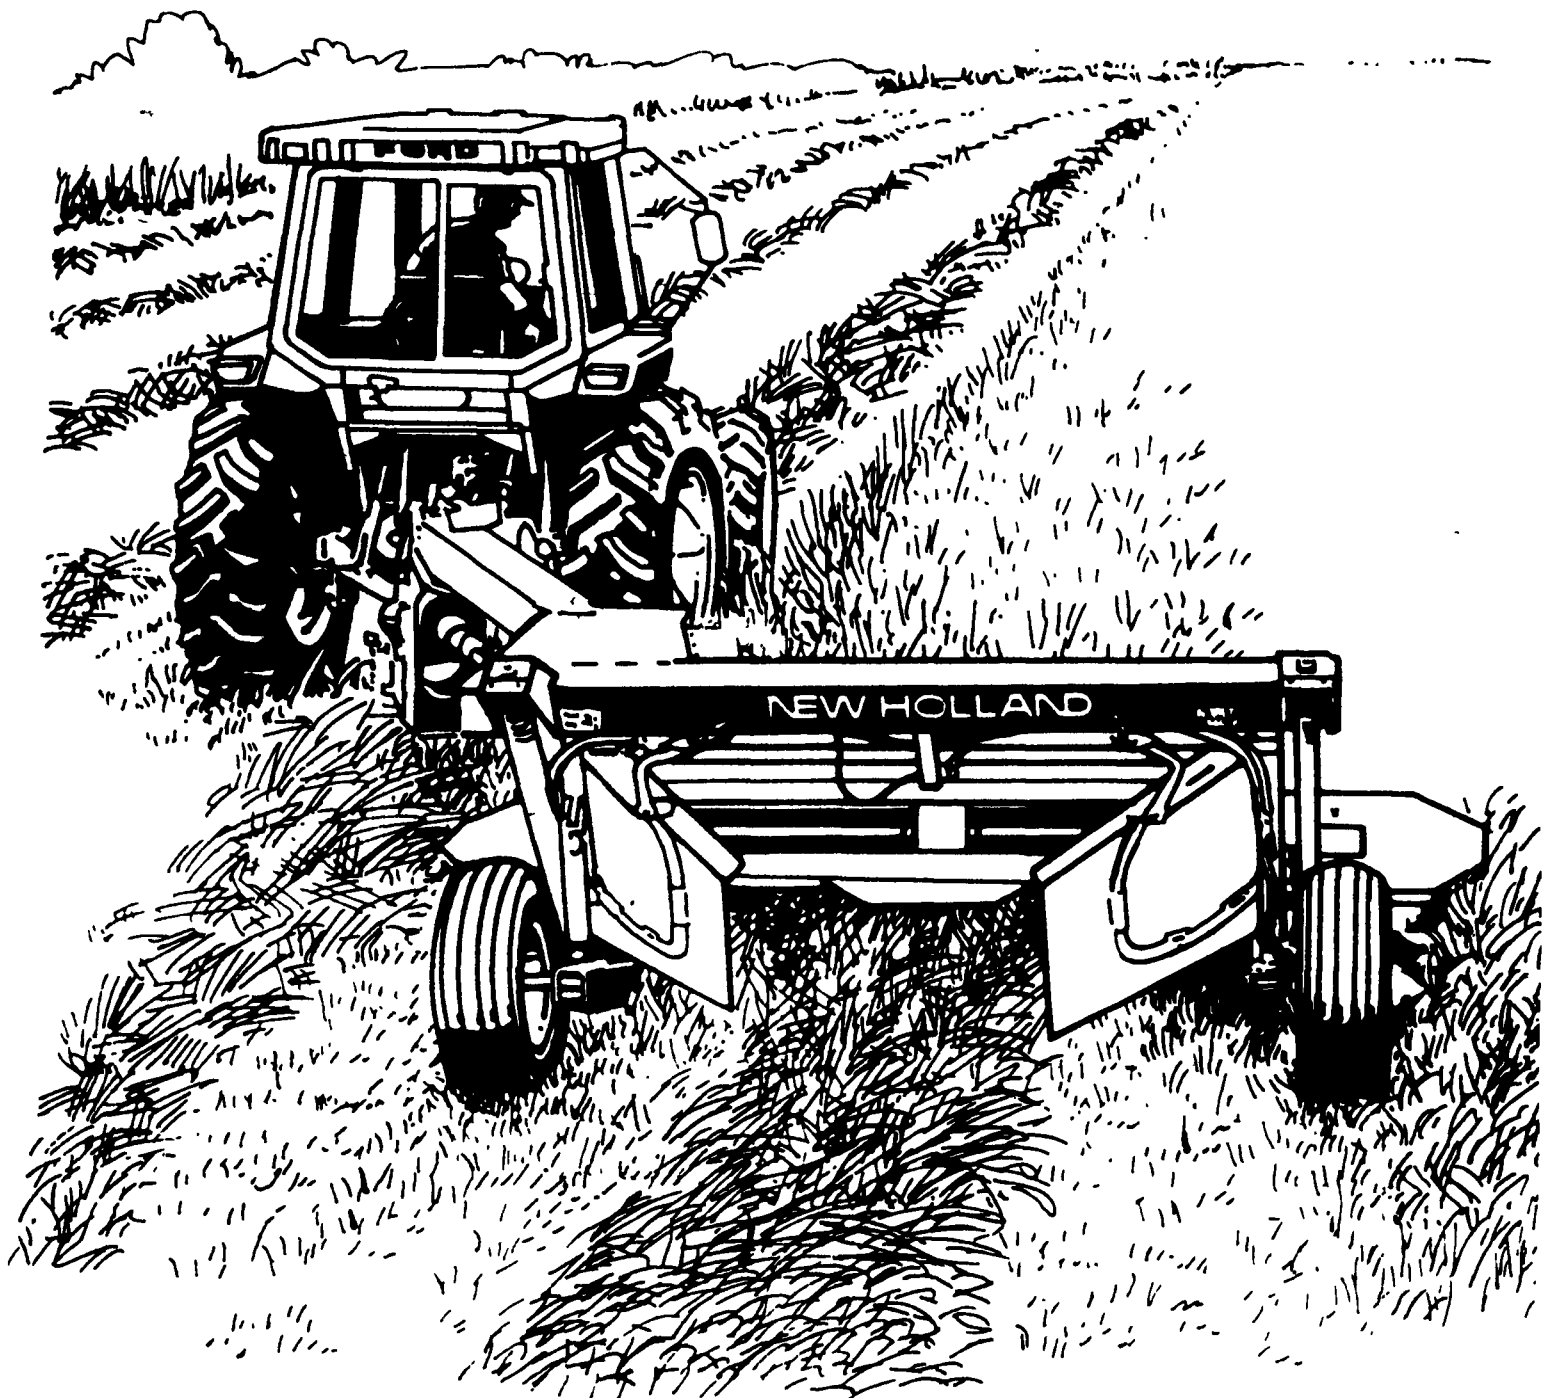

We can save you time and work.

See it to believe it!

The New Holland Model 411 Discbine® disc mower-conditioner handles the toughest conditions without plugging.

- Ten-foot cut
- 84-inch rubber conditioning rolls
- Mows through fire ant hills, gopher mounds
- Slices under down, tangled crops