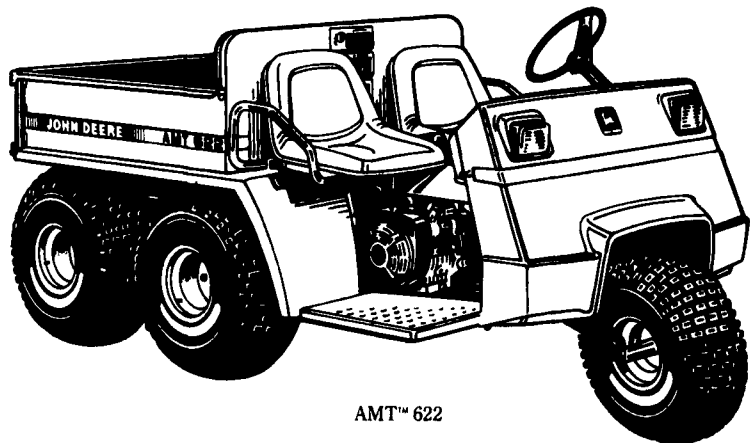

55 SERIES. WITH WALK-THROUGH DECKS

- John Deere 2155-2955 Tractors feature walk-through operator's stations on almost every tractor in the 45-85 hp class — with wide, uncluttered and virtually flat decks.
- And you get up to 10 percent higher fuel efficiency, longer clutch life, and two-minute daily servicing. Let us show you all the new features.

LEADERSHIP YOU CAN COUNT ON®

A New Arrival

John Deere delivers. For your growing commercial needs, check out the latest John Deere innovation today.

AMT™ 622

- AMT™ 622**
- 10-hp Kawasaki engine with pressure lubrication and overhead valves
 - Four-wheel drive with differential lock for excellent traction
 - Side-by-side seating
 - Full steering wheel, accelerator and brake pedals ease operation
 - Flotation tires minimize soil compaction so it floats over mud and muck
 - Carries heavy loads and handles a wide variety of terrains