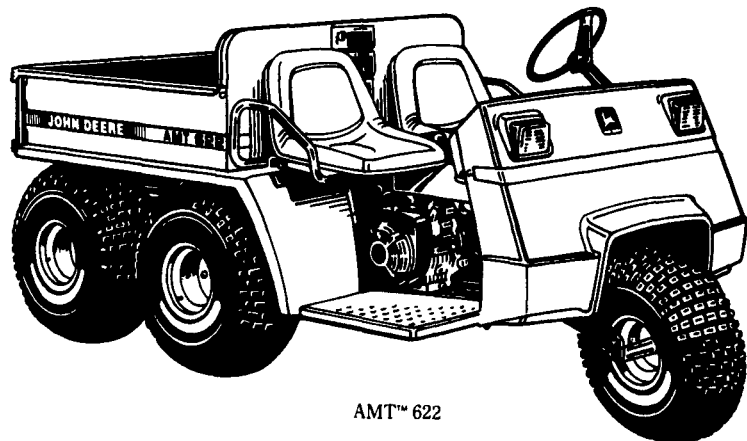

55 SERIES. WITH WALK-THROUGH DECKS

- John Deere 2155-2955 Tractors feature walk-through operator's stations on almost every tractor in the 45-85 hp class — with wide, uncluttered and virtually flat decks.
- And you get up to 10 percent higher fuel efficiency, longer clutch life, and two-minute daily servicing. Let us show you all the new features.

LEADERSHIP YOU CAN COUNT ON®

A New Arrival

John Deere delivers. For your growing commercial needs, check out the latest John Deere innovation today.

AMT™ 622

- 10-hp Kawasaki engine with pressure lubrication and overhead valves
- Four-wheel drive with differential lock for excellent traction
- Side-by-side seating
- Full steering wheel, accelerator and brake pedals ease operation
- Flotation tires minimize soil compaction so it floats over mud and muck
- Carries heavy loads and handles a wide variety of terrains