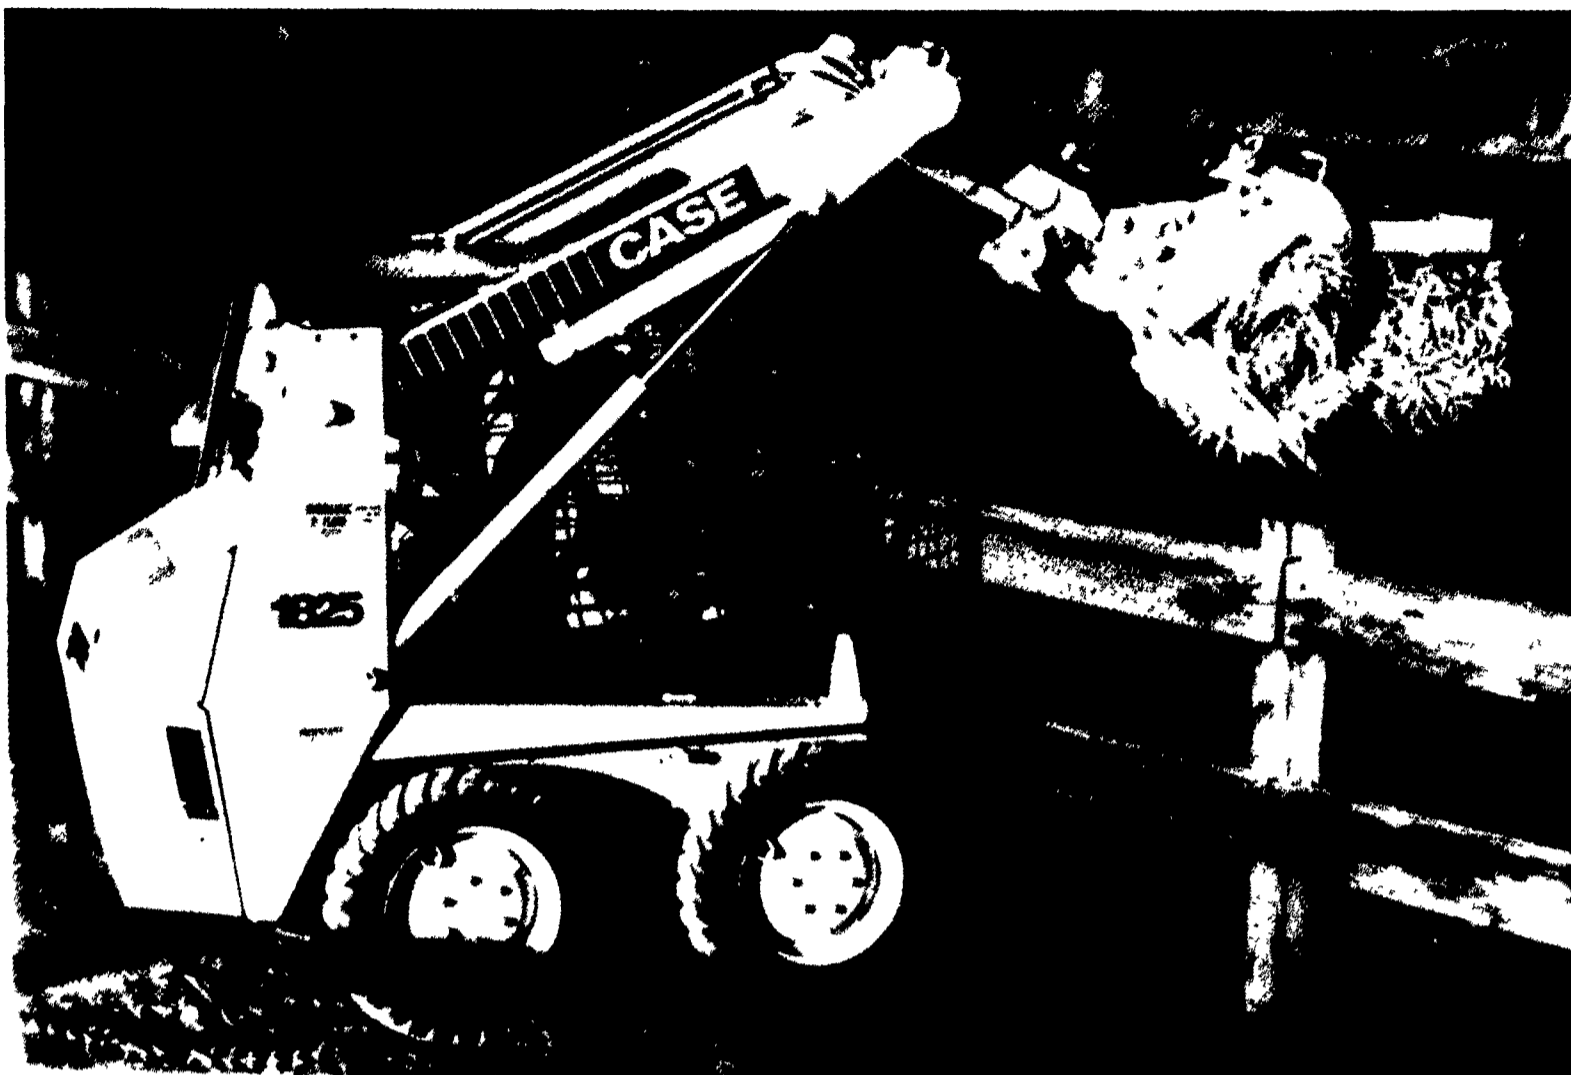

# Best Values in New Equipment

## Construction-site toughness assures on-farm reliability.

Day after day, year after year, Case Uni-Loader® skid-steers earn their reputation for reliability on construction sites. Their heavy-duty mainframes and rugged industrial-grade engines stand up to the most grueling punishment.

With this outstanding track record, a Uni-Loader is a natural for a long life of hard work on the farm.

It works hard. But you'll work fast

and easy, controlling speed, direction and loader functions with just two hand levers. So you can concentrate on the job and forget about your feet.

A hard-working, long-running, tight-turning Uni-Loader is one of the handiest machines you'll ever own. It handles everything from feed hauling to stubborn stump removal. These industrial-strength skid-steer