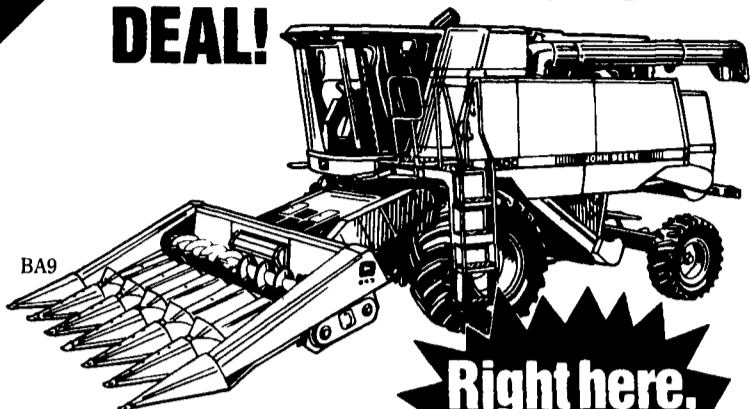

LEADERSHIP ON PARADE

DEALS ON WHEELS

PLANTERS THAT ROAD LIKE A TRAILER

- Even this 12-row is like pulling a 2-wheel trailer!
- John Deere 7200 MaxEmerge[®] 2 Planter folds in minutes with rear wheels in line
- In the field, front-fold wings flex to cover uneven ground

IN STOCK FOR IMMEDIATE DELIVERY
New 4-Row, 6-Row And 12-Row Planters

LEADERSHIP YOU CAN COUNT ON[®]

NEW FROM JOHN DEERE

9400 Maximizer

STEP INTO THE 90's! WALK INTO A GOOD DEAL!

Right here, right now!

IN STOCK

- 155 horsepower, 182-bushel grain tank
- Larger concave, larger cylinder than a comparable Titan II
- Larger capacities all around!

NEW COMBINE SPECIAL

JD 6620 SIDEHILL TITAN II

28Lx26 Drive Tires, 11.2x24 Cleat Steering Tires, Heavy Duty Rear Axle, Auto Header Height, Harve-strak Monitor, And Many More Features...