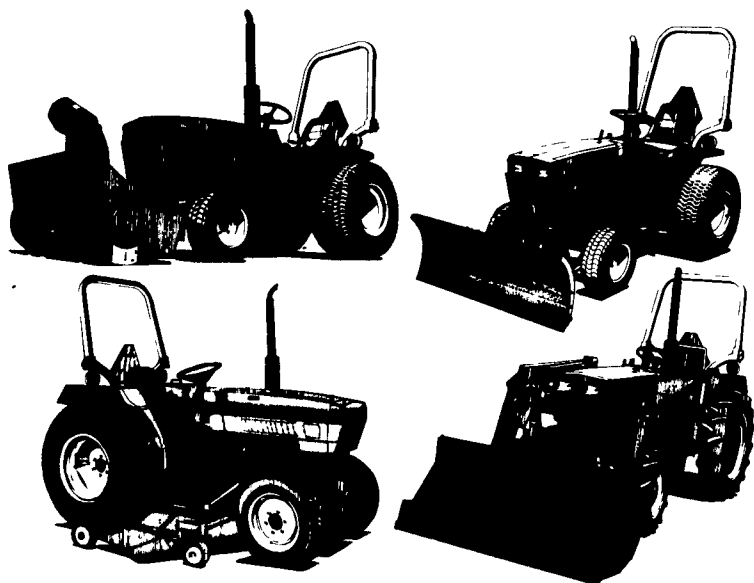

New Case IH Model 275 Diesel, 31 HP Tractor, All Wheel Drive. NC 2414

Stop In And Make A Deal!

Buy Now & Save \$500! Only One Left At Old Price - Dollar Savings Special!

case ih MODEL 265 TRACTOR

New 27 HP (Easy Start) Diesel Engine With Center Line 540 PTO, 3 Pt. Hitch. This Tractor Has Many Capabilities Such As Belly Mount Mowing Or Cultivating, Handles 3 Pt. Rotary Cutters And More!

Buy This Tractor And Get A \$500 Rebate!

Get A SPECIAL PRE-SEASONS DEAL NOW While They Last

96 Parallel Bar Rake, Ground & Hydraulic Driven

86 Parallel Bar Economy Rake

1300 Balanced-Head Mounted Mower
 • 7' & 9' Mowers Just Arrived - Buy Now At Pre-Season Prices

Priced To Sell!

If You Want All-Season Productivity You Need To Consider A CASE IH 200 Series Tractor NOW!

All New Models: 235, 245, 265, 275
 You Have A Choice - Horsepower Sizes Available: 18, 21, 24, 31 H.P.

Case IH 200 Series Compact Tractors, Mowers, Snow Throwers, Blades and Loaders team up to give you a productive all-season edge. These 18- to 31- horsepower tractors offer fuel-efficient diesel power, smooth-shifting transmission, and weather-beating MFD option to make quick work of big chores. Front-, rear- and mid-mounted mowers provide up to 72 inches of cutting width. Snow