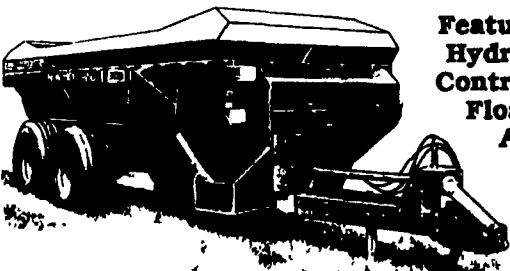

N.H. 455 & 785 SKID STEER LOADERS

We Have A Deal You Cannot Resist CALL US!

SAVE HUNDREDS!

N.H. 308 w/2,275 Gal. Capacity THE SIDE DELIVERY MANURE SPREADER THAT DOES IT ALL

Featuring: Hydraulic Controlled Floating Auger

Waiver Of Finance Until June 1, 1989 **OR** BIG Cash Rebate

NEW HOLLAND 411 DISKBINE®

NEW HOLLAND 489 HAYBINE®

N.H. 790 FORAGE HARVESTER With 824 Corn Head

Features: Metalert® 12 Knives Elec. Controls

MESSICK FARM EQUIPMENT, INC.