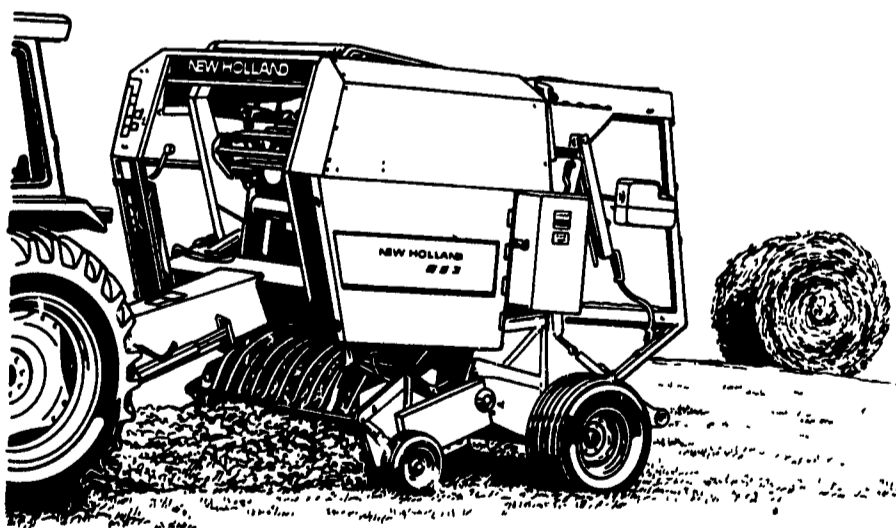

MAKE BALES IN ANY CROP!

ALFALFA, ORCHARD GRASS, SOYBEAN STRAW, CORN FODDER

FLASH!!
Current Sales
Programs End
Jan. 31, 1989

Get a good deal now on "the reliable one."

When it's time to bale, the New Holland Model 311 is well known for its ability to get the job done. Now's a good time to get a good deal on a new, dependable 311 and replace your old 14" x 18" baler.

BUY NOW PAY LATER...

FINANCE CHARGE WAIVER ON ALL NEW
HAY PRODUCTS TO JUNE 1, 1989

- OR -

LOW A.P.R. FINANCING...

0% FOR 18 MONTHS

5.9% FOR 24 MONTHS

7.9% FOR 36 MONTHS

8.9% FOR 48 MONTHS

9.9% FOR 60 MONTHS

- OR -

DIVIDENDS FOR CASH PURCHASES

Let us help you boost capacity.

If you need more capacity in your haying operation, a New Holland round baler, with all its automated features, rates head and shoulders above all the rest. The exclusive air-spring densit / system produces bales of uniform density. And choose one of three different wrapping systems that best suits your needs. Stop in soon and see our complete line of New Holland round balers.